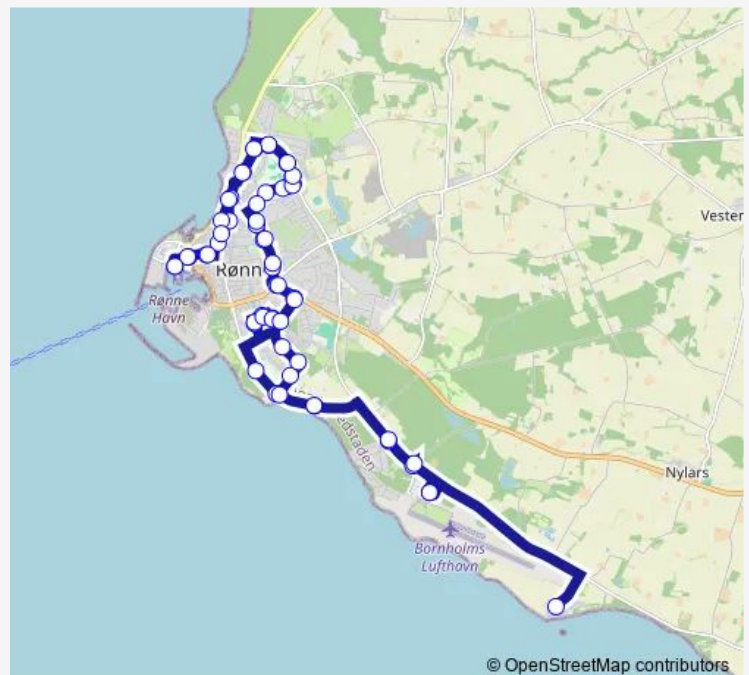

Campus (syd) (Bornholm)

Borgmester Nielsens Vej v. Landemærket (Bornholm)

Borgmester Nielsens Vej v. Sportsplads (Bornholm)

Åkirkebyvej v. DR Bornholm (Bornholm)

Sagavej v. Sagahuset (Bornholm)

Sagavej ovf. Sønderbo (Bornholm)

Paradisvej v. Lunden (Bornholm)

Helsevej v. Børnehaven (Bornholm)

Route schedule

Rønne Havn (Bornholm) — Rønne Havn (Bornholm)

Monday 05:03-19:03

Tuesday 05:03-19:03

Wednesday 05:03-19:03

Thursday 05:03-19:03

Friday 05:03-19:03

Saturday 08:03-20:03

Sunday 08:03-20:03

Route info

Direction: Rønne Havn (Bornholm)

Stops: 60

Trip Duration: 0 hour 56 min

© OpenStreetMap contributors

Bornholms Hospital (Bornholm)

Strandvejen ovf. GSH (Bornholm)

Strandvejen v. Fredensborg (Bornholm)

Strandvejen v. Lersøvej (Bornholm)

Onsbæk v. Stampen (Bornholm)

10/22 Zonegrænse (Sdr. Landevej) (Bornholm)