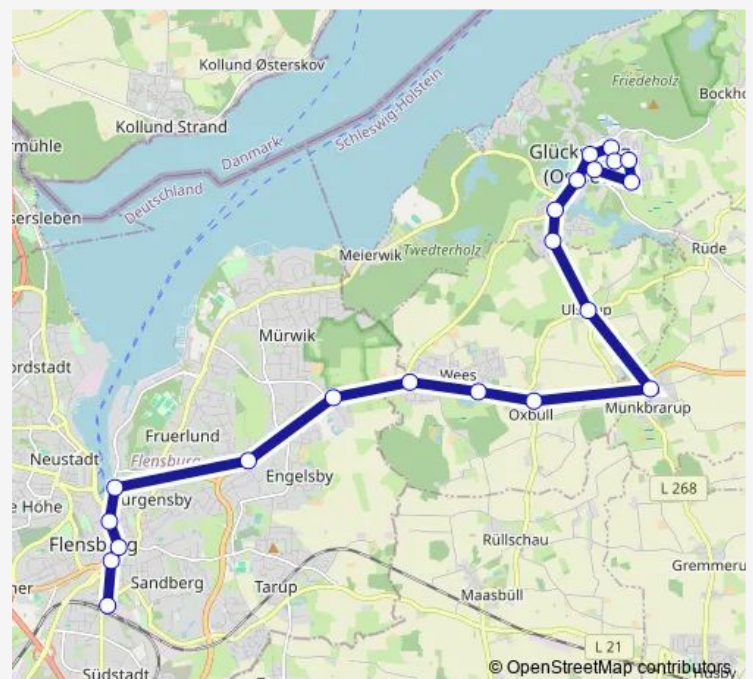

### Route schedule

Flensburg Bahnhof — Glücksburg(Ostsee) Zob

Monday 06:05-19:15

Tuesday 06:05-19:15

Wednesday 06:05-19:15

Thursday 06:05-19:15

Friday 06:05-19:15

Saturday 07:15-21:45

### Route info

Direction: Flensburg Bahnhof

Stops: 21

Trip Duration: 0 hour 38 min