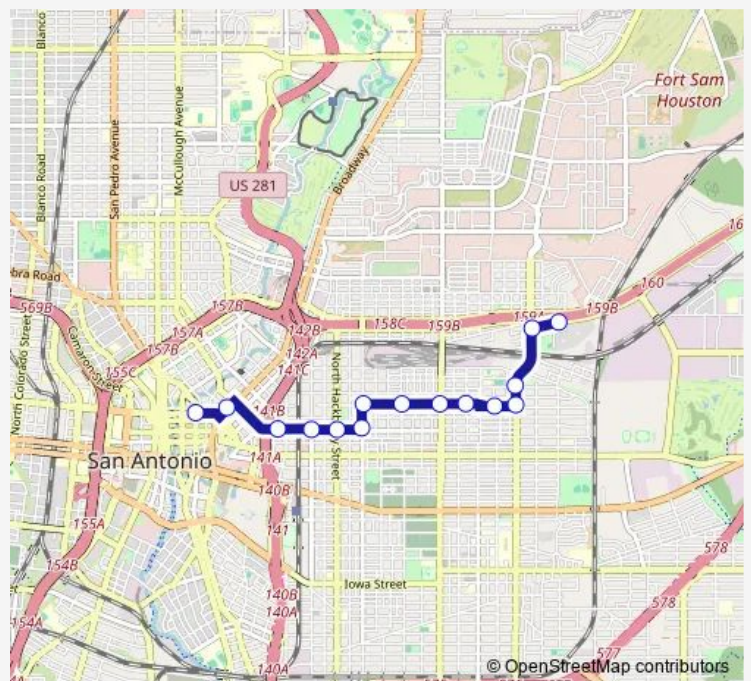

[Go to website](#)

Direction
 DIGNOWITY BETWEEN HINES & LOCKE — Martin & Navarro

15 stops

[Open route schedule](#)

DIGNOWITY BETWEEN HINES & LOCKE

- Dignowity & Walters
- Walters & Gabriel
- Walters & Hays
- Hays & Mittman
- Hays & Lockhart
- Hays & N. NEW Braunfels
- Hays & Palmetto
- Hays & Pine
- Pine & Nolan
- Nolan & N. Hackberry
- Nolan & Cherry
- Nolan Between Chestnut & Liveoak
- Broadway & Fourth
- Martin & Navarro

Route schedule

DIGNOWITY BETWEEN HINES & LOCKE — Martin & Navarro

Monday	04:55-21:57
Tuesday	04:55-21:57
Wednesday	04:55-21:57
Thursday	04:55-21:57
Friday	04:55-21:57
Saturday	04:56-21:35
Sunday	04:54-21:34

Route info

Direction: DIGNOWITY BETWEEN HINES & LOCKE

Stops: 15

Trip Duration: 0 hour 14 min

22 — Hays

Direction

Navarro Opposite Villita — DIGNOWITY BETWEEN HINES & LOCKE

16 stops

[Open route schedule](#)

Navarro Opposite Villita

Navarro & Commerce

Navarro & Houston

Navarro & Pecan

Nolan Between Live OAK & Chestnut

Nolan & Cherry

Nolan & N. Hackberry