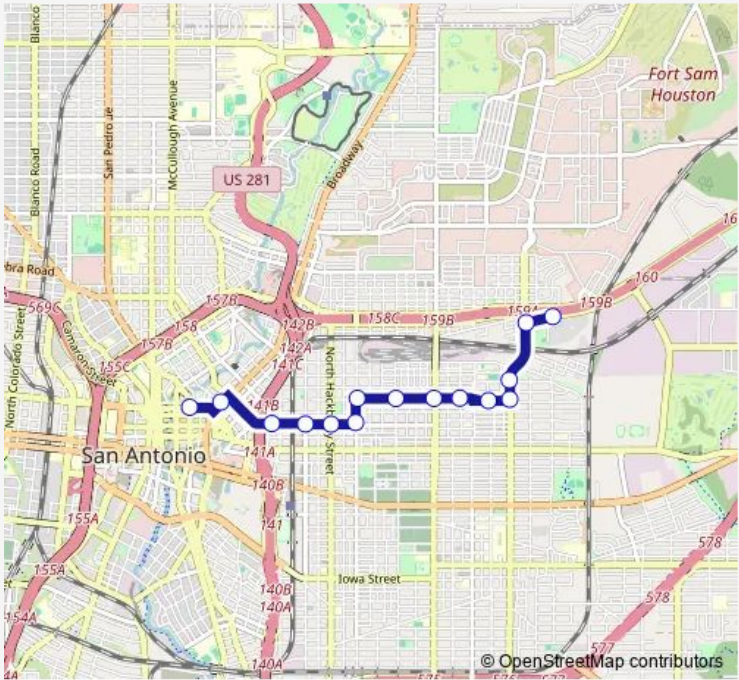

Bus 22 Hays

[Go to website](#)

Direction
 Dignowity Between Hines & Locke — Martin & Navarro
 15 stops
[Open route schedule](#)

- Dignowity Between Hines & Locke
- Dignowity & Walters
- Walters & Gabriel
- Walters & Hays
- Hays & Mittman
- Hays & Lockhart
- Hays & N. NEW Braunfels
- Hays & Palmetto
- Hays & Pine
- Pine & Nolan
- Nolan & N. Hackberry
- Nolan & Cherry
- Nolan Between Chestnut & Liveoak
- Broadway & Fourth
- Martin & Navarro

Route schedule
 Dignowity Between Hines & Locke — Martin & Navarro

Monday	04:55-21:57
Tuesday	04:55-21:57
Wednesday	04:55-21:57
Thursday	04:55-21:57
Friday	04:55-21:57
Saturday	04:56-21:35
Sunday	04:54-21:34

Route info
 Direction: Dignowity Between Hines & Locke
 Stops: 15
 Trip Duration: 0 hour 19 min

Direction

Navarro Opposite Villita — Dignowity Between Hines & Locke

16 stops

[Open route schedule](#)

Navarro Opposite Villita

Route info

Direction: Navarro Opposite Villita

Stops: 16

Trip Duration: 0 hour 20 min

22 Bus time schedules and route maps are available in an offline PDF at busmaps.com. Use the busmaps.com website to see live bus times, train schedule or subway schedule, and step-by-step directions for all public transit in San Antonio