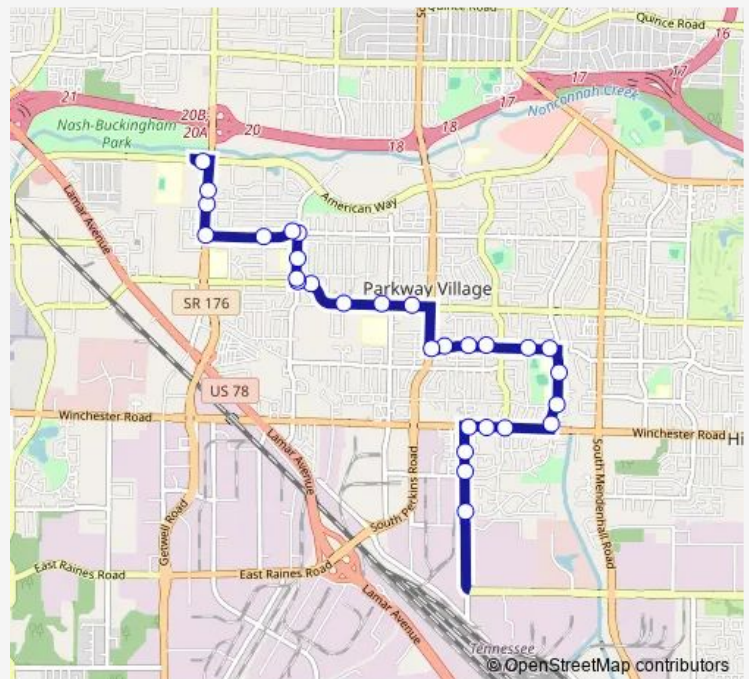

Bus 22 Raines

[Go to website](#)

Direction
 Outland@Warrington — American WAY Transit Center
 29 stops
[Open route schedule](#)

- Outland@Warrington
- Outland@Cromwell
- Outland@Foxhall
- Winchester@Outland
- Winchester@Tall Oaks Cr
- Winchester@Clearbrook
- Castleman@Ogunquit
- Castleman@Woodale
- Castleman@Scottsdale
- Scottsdale@Castleman
- Scottsdale@Nora Lee
- Scottsdale@Starsdale
- Scottsdale@Luzon
- Scottsdale@Gaylord
- Scottsdale@Perkins
- Knight Arnold R@Arrendale St
- Knight Arnold@Knight
- Knight Arnold@Danville Rd
- Knight Arnold@Randy Ln
- Knight Arnold@Goodlett Rd
- Goodlett St@Knight Arnold

Route info

Direction: Outland@Warrington

Stops: 29

Trip Duration: 0 hour 16 min

22 — Raines

Goodlett St@Almo

Goodlett St@Cottonwood

Cottonwood Rd@Chippewa Rd

Cottonwood Rd@Claudette

Comanche Rd@Getwell Rd

Getwell@Arrowhead

Getwell Rd@Allenbrooke

American WAY Transit Center

Direction

American WAY Transit Center — Raines@Chrysler

32 stops

Friday 06:20-18:20

Saturday 08:00-18:00

Sunday 08:00-18:00

Route info

Direction: American WAY Transit Center

Stops: 32

Trip Duration: 0 hour 15 min

Mendenhall@Flowering Peach