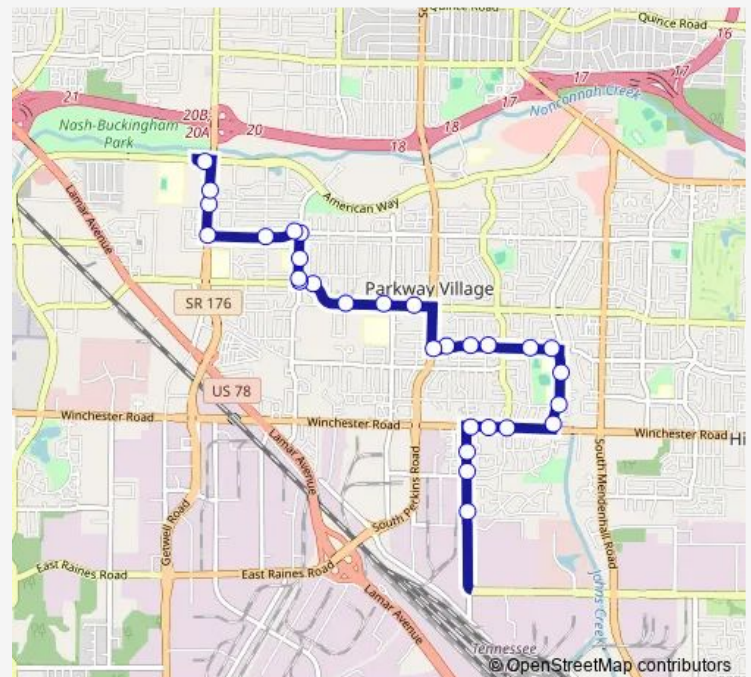

Thursday 06:41-18:41

Friday 06:41-18:41

Saturday 08:21-18:21

Sunday 08:21-18:21

Route info

Direction: Outland@Warrington

Stops: 29

Trip Duration: 0 hour 16 min

22 — Raines

Goodlett St@Almo

Goodlett St@Cottonwood

Cottonwood Rd@Chippewa Rd

Cottonwood Rd@Claudette

Comanche Rd@Getwell Rd

Getwell@Arrowhead

Getwell Rd@Allenbrooke

American WAY Transit Center

Direction

American WAY Transit Center — Raines@Chrysler

32 stops

[Open route schedule](#)

American WAY Transit Center

Getwell Rd@Allenbrooke Cv

Getwell Rd@Arrowhead Ave

Direction: American WAY Transit Center

Stops: 32

Trip Duration: 0 hour 15 min

Mendenhall@Flowering Peach

Mendenhall@Mendenhall Park

Mendenhall@Sharp

Mendenhall@Vantech

Mendenhall@Trust Dr