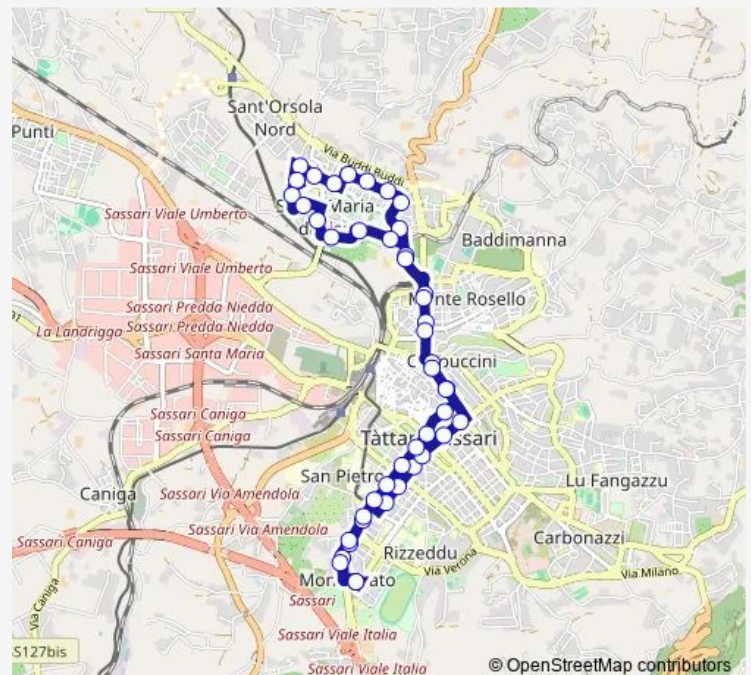

### Route schedule

Piazza Vienna — Piazza Vienna

Monday 06:00-22:09

Tuesday 06:00-22:09

Wednesday 06:00-22:09

Thursday 06:00-22:09

Friday 06:00-22:09

Saturday 06:00-22:09

### Route info

Direction: Piazza Vienna

Stops: 45

Trip Duration: 1 hour 0 min

22 — Linea 22

Via Baratz Fronte 5

Via Flumendosa 4

Via Coghinas Fronte 2