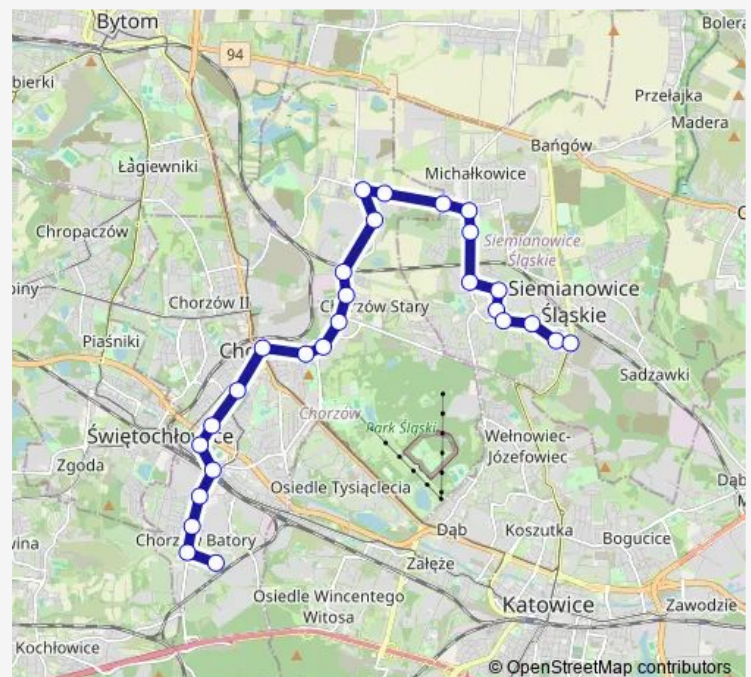

### Route schedule

Chorzów Batory Pętla — Siemianowice Plac Skargi

Monday 18:58-22:38

Tuesday 18:58-22:38

Wednesday 18:58-22:38

Thursday 18:58-22:38

Friday 18:58-22:38

Saturday 22:26

### Route info

Direction: Chorzów Batory Pętla

Stops: 27

Trip Duration: 0 hour 42 min

Bytków Osiedle Młodych

Bytków Kapicy

Siemianowice Korfantego

Siemianowice Kopalniana