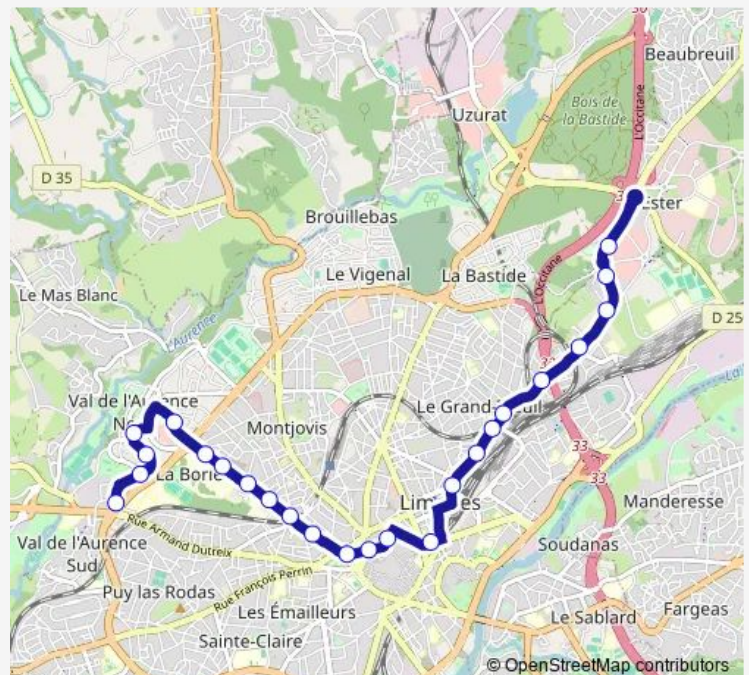

Pl. W. Churchill quai B

Mauvendière

Carr. du 8 Mai

C. Flammarion

Cité A. Thomas

Campus La Borie

Restaurant Universitaire

Cognac C.C.

### Route schedule

Puy Ponchet — Mal Joffre

Monday 20:42-22:54

Tuesday 20:42-22:54

Wednesday 20:42-22:54

Thursday 20:42-22:54

Friday 20:42-22:54

Saturday 20:42-22:54

### Route info

Direction: Puy Ponchet

Stops: 24

Trip Duration: 0 hour 24 min

22 — Puy Ponchet <> Mal Joffre

J. Le Bail

Collège A. Maurois

Mal Joffre