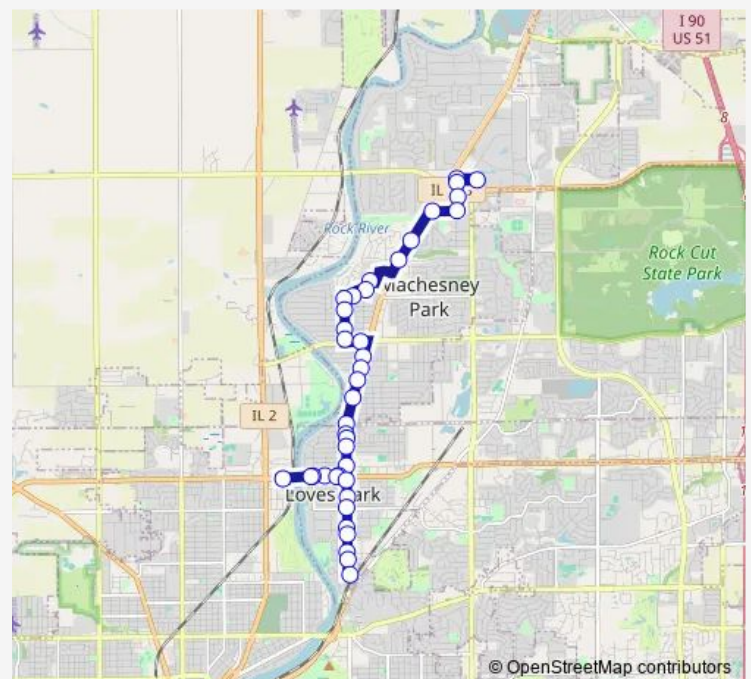

N 2nd St Theodore-NEC-Outbound

N 2nd St and Coronado

Windsor 1st St-SWC-Outbound

Windsor Harlem Middle School-S-Outbound

Windsor Windsor Elementary School-S-Outbound

Material Windsor-Sec

Route schedule

Landstrom N 2nd St-SEC-Outbound — N Alpine Target

Monday —

Tuesday —

Wednesday —

Thursday —

Friday —

Saturday —

Sunday 07:48-14:48

Route info

Direction: Landstrom N 2nd St-SEC-Outbound

Stops: 39

Trip Duration: 0 hour 24 min

22 — North 2nd St

Clinton Bridgeway Inc-S

Elm Maple-SEC-Outbound

Elm 7900 Block-E-Outbound

Elm Harlem-E-Outbound