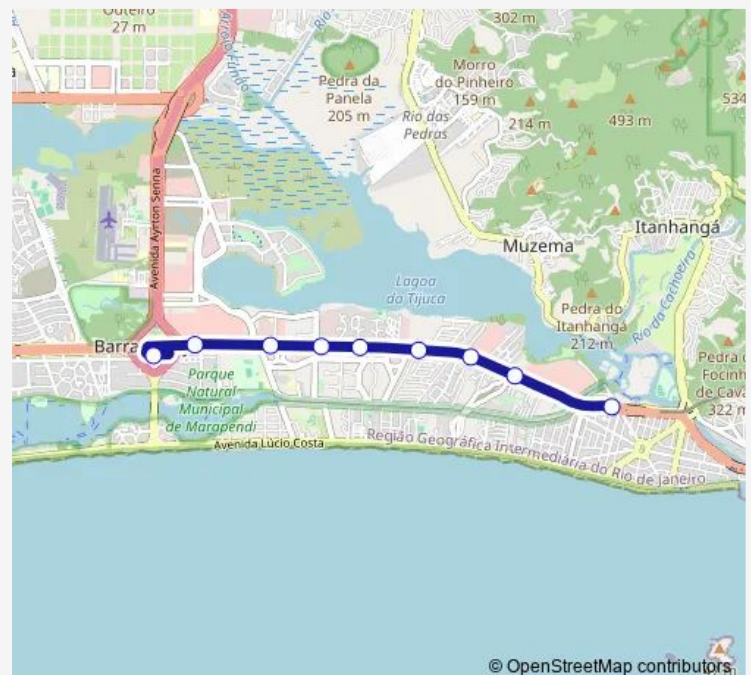

Terminal Alvorada : Plataforma A10

Route schedule

Terminal Jardim Oceânico : Plataforma A — Terminal Alvorada : Plataforma A10

Monday	00:00
Tuesday	00:00
Wednesday	00:00
Thursday	00:00
Friday	00:00
Saturday	00:00
Sunday	00:00

Route info

Direction: Terminal Jardim Oceânico : Plataforma A

Stops: 9

Trip Duration: 0 hour 19 min

Direction

Terminal Alvorada : Plataforma A10 — Terminal Jardim Oceânico : Plataforma B

9 stops

[Open route schedule](#)

Terminal Alvorada : Plataforma A10

Barra Shopping - Parador

Parque das Rosas

Ricardo Marinho

Riviera

Afrânio Costa - Teatro Nathalia Timberg

Paulo Malta Rezende

Bosque Marapendi

Saturday 00:00

Sunday 00:00

Route info

Direction: Terminal Alvorada : Plataforma A10

Stops: 9

Trip Duration: 0 hour 19 min

22 Express Bus Service time schedules and route maps are available in an offline PDF at busmaps.com. Use the busmaps.com website to see live bus times, train schedule or subway schedule, and step-by-step directions for all public transit in Rio de Janeiro