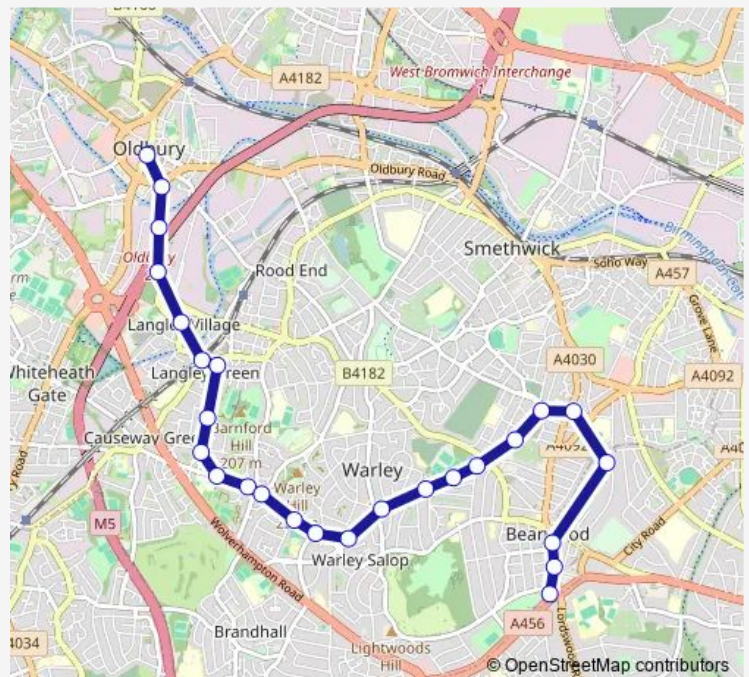

Bus 22 Oldbury - Bearwood via Bristnall Fields

[Go to website](#)

Direction

Oldbury Interchange — Adkins Lane Terminus

26 stops

[Open route schedule](#)

- Oldbury Interchange
- Oldbury Ringway
- Park Lane Industrial Estate
- Park Street
- Langley Post Office
- Edward Street
- New Henry St
- Parkfield Rd
- Kenelm Rd
- Oldbury College of Sport
- Bristnall Fields
- Bristnall Fields
- Siskin Close
- Hill Top Rd
- Telford Close
- Hurst Rd
- Alexander Rd
- Lincoln Rd
- Rathbone Rd
- Davidsons Rd
- Church Rd

Route schedule

Oldbury Interchange — Adkins Lane Terminus

Monday	09:55-17:25
Tuesday	09:55-17:25
Wednesday	09:55-17:25
Thursday	09:55-17:25
Friday	09:55-17:25
Saturday	09:55-17:25
Sunday	—

Route info

Direction: Oldbury Interchange

Stops: 26

Trip Duration: 0 hour 26 min

22 — Oldbury - Bearwood via Bristnall Fields

Bearwood Rd

Willow Avenue

Bearwood Rd

Sherwood Rd

Adkins Lane Terminus

Direction

Adkins Lane Terminus — Oldbury Interchange

28 stops

[Open route schedule](#)

Adkins Lane Terminus

Sherwood Rd

Three Shires Oak Rd

Willow Avenue