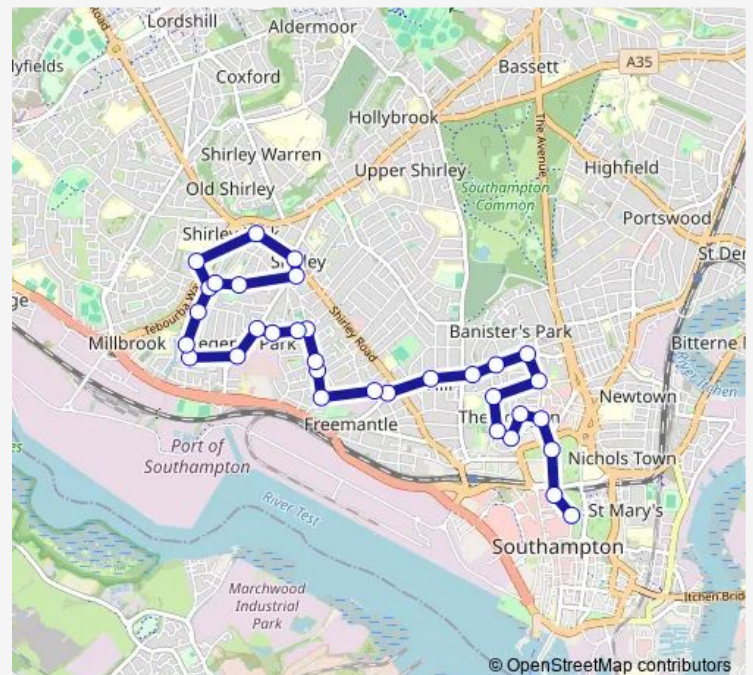

### Direction

Vincent's Walk — The King George

33 stops

[Open route schedule](#)

- Vincent's Walk
- Above Bar
- Cenotaph
- Henstead Road
- Chadwick Lodge
- Devonshire Road
- Handel Terrace
- Wilton Avenue
- St Annes Convent School
- Dorrick Court
- Westrow Road
- Silverdale Road
- Atherley Road
- Shirley Road
- Pitt Road
- Richmond Road
- Wolseley Road
- York Road
- Heysham Road
- English Road
- Latham Court

### Route schedule

Vincent's Walk — The King George

Monday	—
Tuesday	09:00-14:15
Wednesday	—
Thursday	09:00-14:15
Friday	—
Saturday	—
Sunday	—

### Route info

Direction: Vincent's Walk

Stops: 33

Trip Duration: 0 hour 35 min

22 — City Centre - Millbrook - Shirley Park

Lansdowne Road

Claremont Crescent

South Mill Road

## Route info

Direction: Tesco

Stops: 30

Trip Duration: 0 hour 34 min

Chadwick Lodge

Henstead Road

Cenotaph

Above Bar