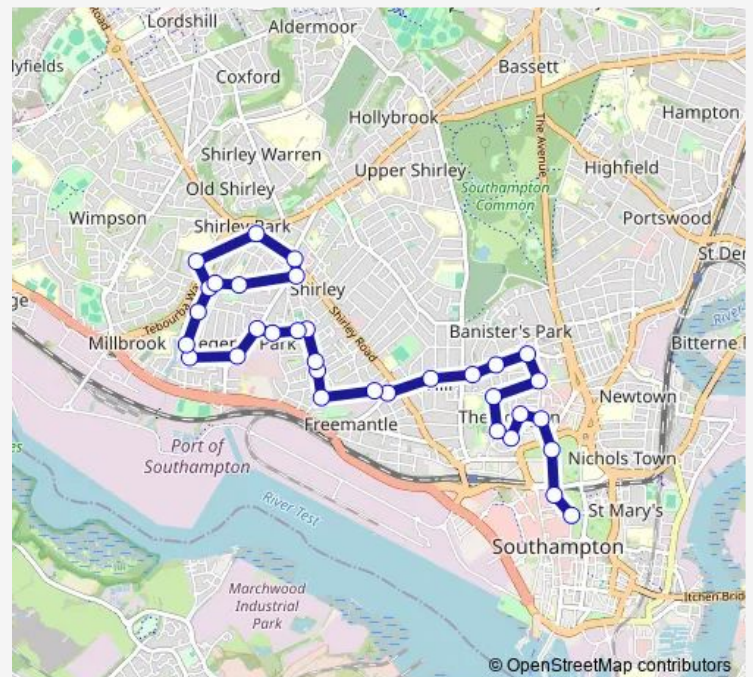

### Direction

Vincent's Walk — The King George

33 stops

[Open route schedule](#)

- Vincent's Walk
- Above Bar
- Cenotaph
- Henstead Road
- Chadwick Lodge
- Devonshire Road
- Handel Terrace
- Wilton Avenue
- St Annes Convent School
- Dorrick Court
- Westrow Road
- Silverdale Road
- Atherley Road
- Shirley Road
- Pitt Road
- Richmond Road
- Wolseley Road
- York Road
- Heysham Road
- English Road
- Latham Court

### Route schedule

Vincent's Walk — The King George

Monday	—
Tuesday	09:00-14:15
Wednesday	—
Thursday	09:00-14:15
Friday	—
Saturday	—
Sunday	—

### Route info

Direction: Vincent's Walk

Stops: 33

Trip Duration: 0 hour 35 min

22 — City Centre - Millbrook - Shirley Park

Lansdowne Road

Claremont Crescent

South Mill Road

## Route info

Direction: Tesco

Stops: 30

Trip Duration: 0 hour 34 min

Chadwick Lodge

Henstead Road

Cenotaph

Above Bar