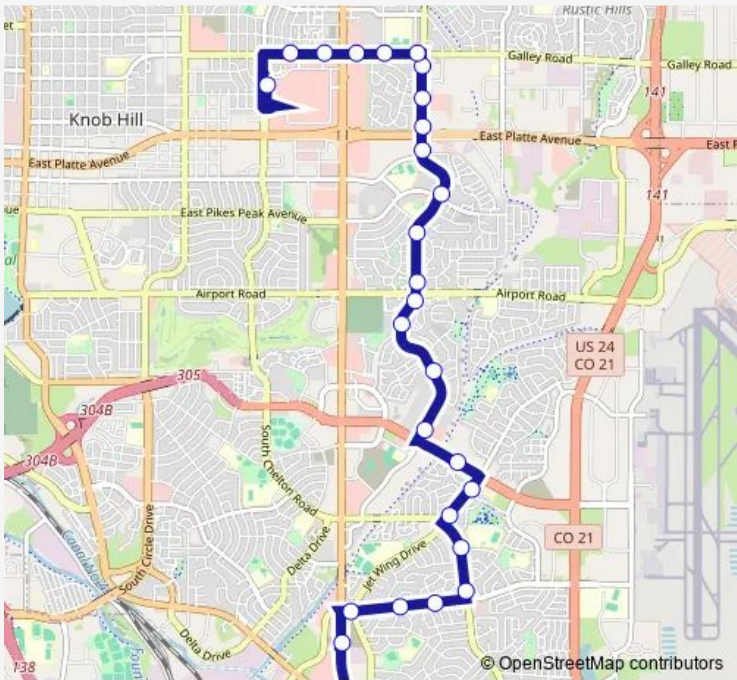

Bus 22 Southborough VIA Murray Blvd

[Go to website](#)

Direction
 Citadel Core Stop — Hancock/Jet Wing
 27 stops
[Open route schedule](#)

- Citadel Core Stop
- Galley/Reinhardt
- 3973 Galley
- Galley/Potter
- Galley/Fosdick
- Murray/Galley
- Murray/Maxwell
- Murray/Platte
- Murray/Bijou
- Murray/Pikes Peak
- Murray/Whittier
- Murray/Shelly
- Murray/Airport
- Murray/Chapman
- Murray/Conquista
- Murray/Michelle
- Fountain/Murray
- Fountain/Jet Wing
- Jet Wing/Fenton
- Chelton/Lancaster
- 2145 Chelton

Route schedule
 Citadel Core Stop — Hancock/Jet Wing

Monday	06:50-21:50
Tuesday	06:50-21:50
Wednesday	06:50-21:50
Thursday	06:50-21:50
Friday	06:50-21:50
Saturday	07:50-21:43
Sunday	08:50-17:50

Route info
 Direction: Citadel Core Stop
 Stops: 27
 Trip Duration: 0 hour 23 min

Hancock/Jet Wing — Citadel Core Stop

27 stops

[Open route schedule](#)

Hancock/Jet Wing

Academy/Super Stop

Astrozon/Jet Wing

Astrozon/Morley

Astrozon/Gina

Wednesday 06:20-21:18

Thursday 06:20-21:18

Friday 06:20-21:18

Saturday 07:18-21:18

Sunday 08:18-18:18

Route info

Direction: Hancock/Jet Wing

Stops: 27