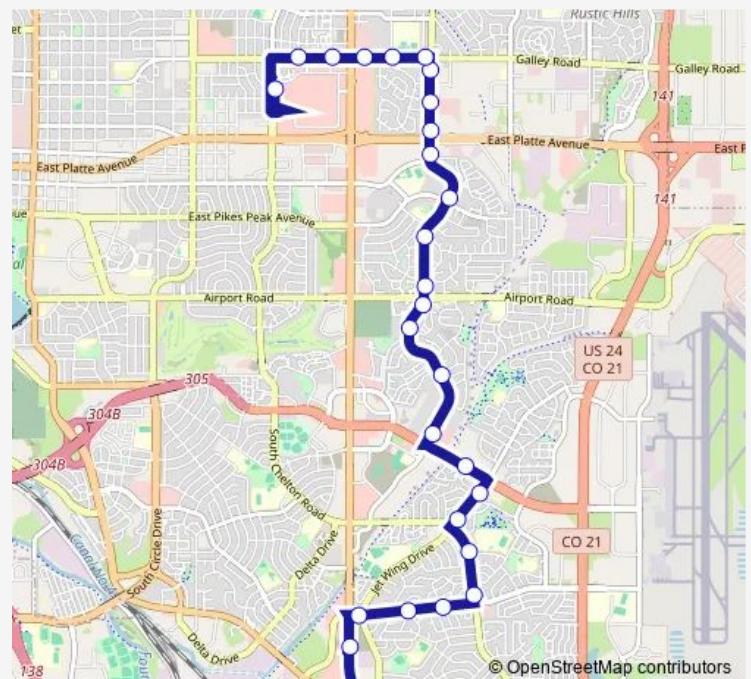

### Route schedule

Citadel Core Stop — Hancock/Jet Wing

Monday 06:50-21:50

Tuesday 06:50-21:50

Wednesday 06:50-21:50

Thursday 06:50-21:50

Friday 06:50-21:50

Saturday 07:50-21:43

### Route info

Direction: Citadel Core Stop

Stops: 27

Trip Duration: 0 hour 23 min

22 — Southborough VIA Murray Blvd

Chelton/Lexington Village

Astrozon/Gina

Astrozon/Morley