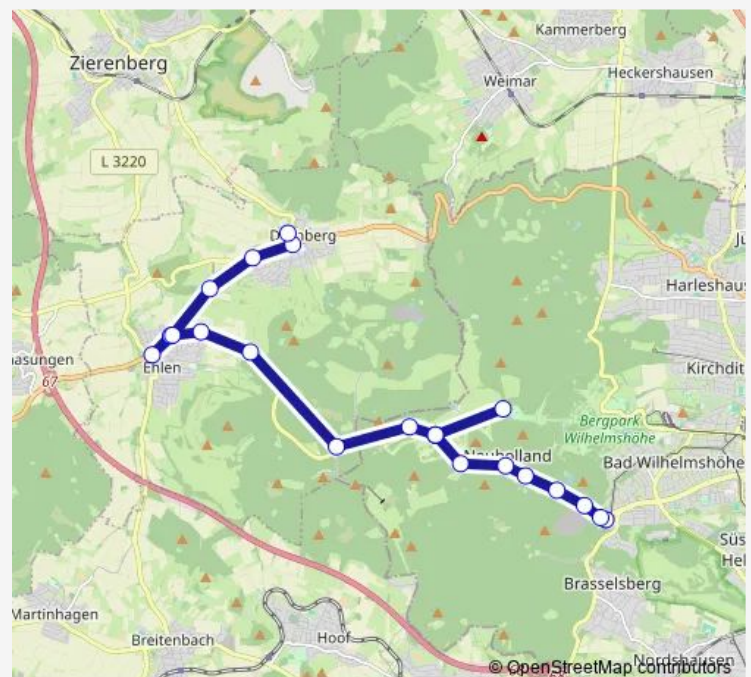

### Route schedule

Habichtswald-Ehlen Mitte — Kassel Druseltal

Monday 04:56-22:56

Tuesday 04:56-22:56

Wednesday 04:56-22:56

Thursday 04:56-22:56

Friday 04:56-22:56

Saturday 05:26-22:56

### Route info

Direction: Habichtswald-Ehlen Mitte

Stops: 22

Trip Duration: 0 hour 20 min