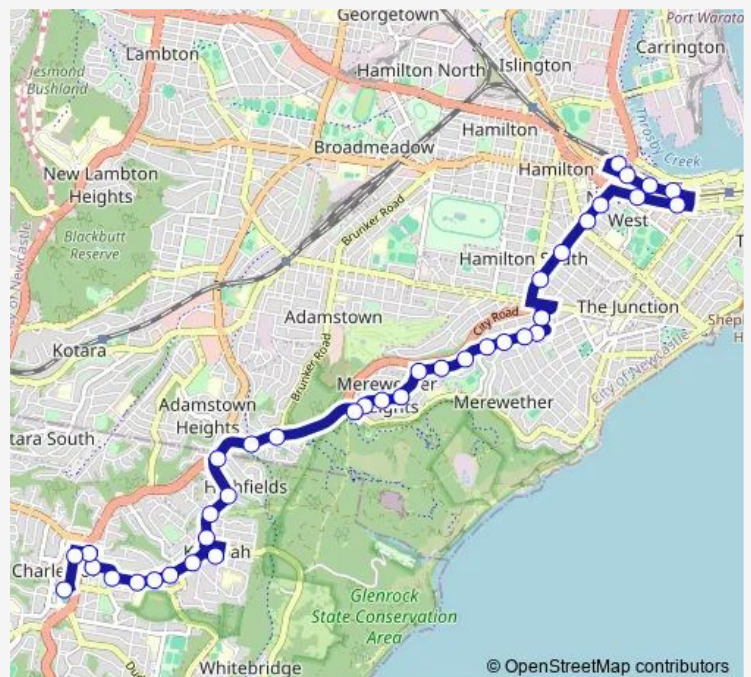

Morgan St At Hatfield St

Hatfield St At Sun Hill Dr

Sun Hill Dr Opp Elsworth Pde

Sunhill Dr At Bershire Av

Route schedule

Newcastle Interchange, Stand A — Charlestown Square, Frederick St, Stand D

Monday	06:00-20:40
Tuesday	06:00-20:40
Wednesday	06:00-20:40
Thursday	06:00-20:40
Friday	06:00-20:40
Saturday	07:05-20:05
Sunday	07:55-18:05

Route info

Direction: Newcastle Interchange, Stand A

Stops: 38

Trip Duration: 0 hour 30 min

Scenic Dr Opp Sun Hill Dr

City Rd Before Faul St

City Rd Opp Northcott Dr

Highfields Pde Exit At Pacific Hwy

Morgan St After Alice St

Morgan St Opp Woodward Street Reserve

Route schedule

Charlestown Square, Frederick St, Stand C — Newcastle Interchange, Stand B

Monday 05:40-20:02

Tuesday 05:40-20:02

Wednesday 05:40-20:02

Thursday 05:40-20:02

Friday 05:40-20:02

Saturday 07:08-19:53

Sunday 08:10-18:53

Route info

Direction: Charlestown Square, Frederick St, Stand C

Stops: 37

Trip Duration: 0 hour 30 min