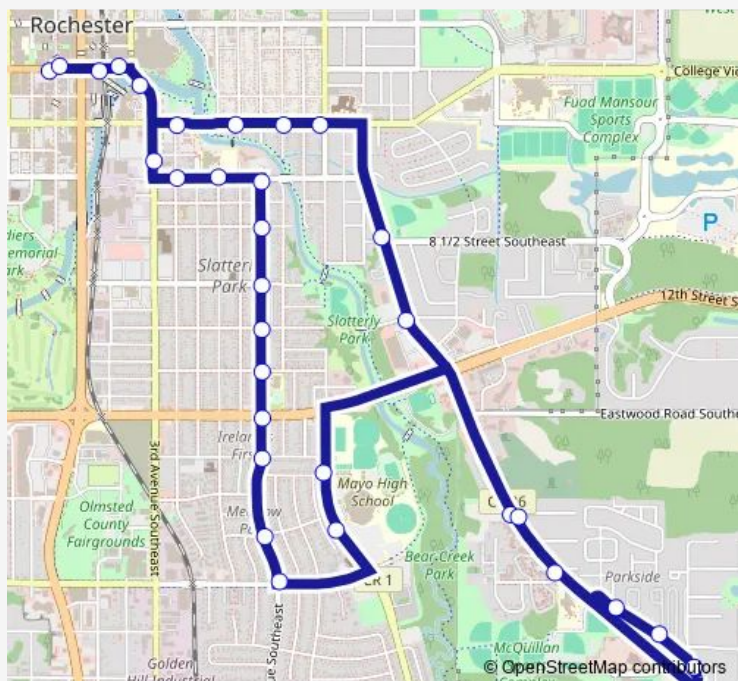

Route schedule

Downtown Transit CTR A — Downtown Transit CTR B

Monday	19:45-21:15
Tuesday	19:45-21:15
Wednesday	19:45-21:15
Thursday	19:45-21:15
Friday	19:45-21:15
Saturday	06:55
Sunday	06:55

Route info

Direction: Downtown Transit CTR A

Stops: 31

Trip Duration: 0 hour 25 min

8 AVE AND 11 ST Se

8 AVE SE AND 10 ST Se

8 AVE SE AND 9 ST Se

8 AVE SE AND 8 ST Se

8 AVE SE AND 6 ST Se

6 ST SE AND 6 AVE Se

6 ST SE AND 4 AVE Se

3 AVE SE AND 5 ST Se

2 ST SE AT Roch PUB Library

Downtown Transit CTR B

Direction

Downtown Transit CTR A — Downtown Transit CTR E

31 stops

[Open route schedule](#)

Saturday —

Sunday —

Route info

Direction: Downtown Transit CTR A

Stops: 30

Trip Duration: 0 hour 25 min

8 AVE SE AND 6 ST Se

6 ST SE AND 6 AVE Se