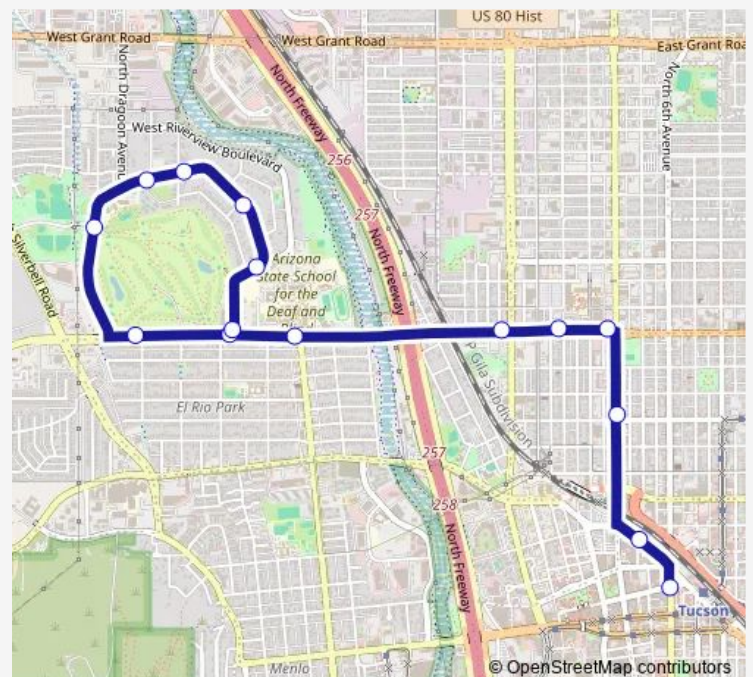

Speedway/Alder (Sw)

Speedway/10th Av (Se)

Stone/Speedway (Sw)

Stone/University (Sw)

Toole/7th Av (Se)

6th Av/Pennington (Se)

Route schedule

Riverview/Speedway (Nw) — 6th Av/Pennington (Se)

Monday 05:19-22:19

Tuesday 05:19-22:19

Wednesday 05:19-22:19

Thursday 05:19-22:19

Friday 05:19-22:19

Saturday 06:18-20:18

Sunday 07:18-20:18

Route info

Direction: Riverview/Speedway (Nw)

Stops: 8

Trip Duration: 0 hour 9 min

22 — El Rio/W. Speedway

Direction

6th Av/Pennington (Se) — Riverview/Speedway (Nw)

15 stops

[Open route schedule](#)

6th Av/Pennington (Se)

Toole/7th Av (Ne)

Stone/University (Ne)

Speedway/Stone (Nw)

Speedway/10th Av (Nw)

Speedway/Main (Nw)

Speedway/Grande (Nw)

Speedway/Riverview (Nw)