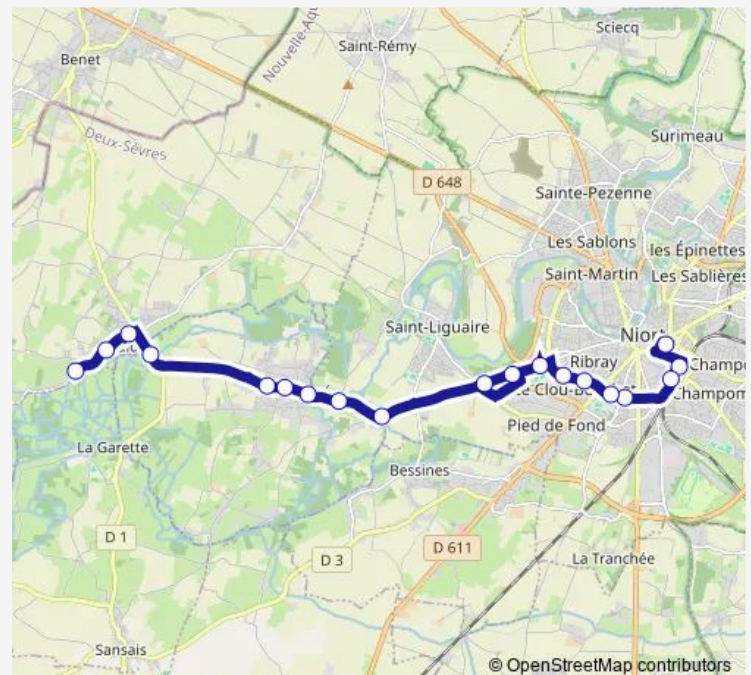

Langevin

Braille

Renon

Route schedule

Coulon Préplot — Breche

Monday 17:15-18:15

Tuesday 17:15-18:15

Wednesday 17:15-18:15

Thursday 17:15-18:15

Friday 17:15-18:15

Saturday —

Sunday —

Route info

Direction: Coulon Préplot

Stops: 24

Trip Duration: 0 hour 37 min

22 — Coulon Préplot - Niort Brèche

Hopital

Gare Sncf

Breche

Direction

Breche — Coulon Preplot

19 stops

[Open route schedule](#)