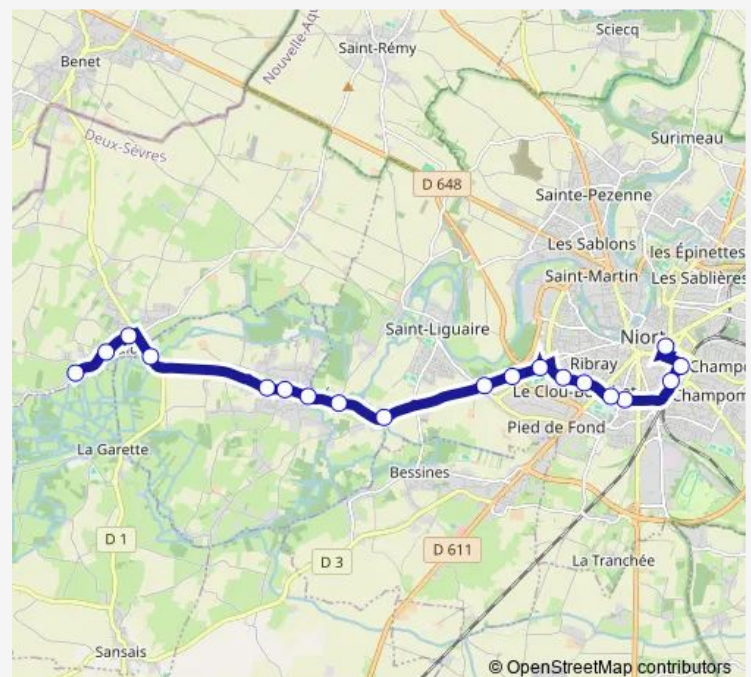

Langevin

Braille

Renon

Route schedule

Coulon Préplot — Breche

Monday 17:15-18:15

Tuesday 17:15-18:15

Wednesday 17:15-18:15

Thursday 17:15-18:15

Friday 17:15-18:15

Saturday —

Sunday —

Route info

Direction: Coulon Préplot

Stops: 24

Trip Duration: 0 hour 40 min

22 — Coulon - Niort

Hopital

Gare Sncf

Breche

Direction

Breche — Coulon Preplot

19 stops

[Open route schedule](#)