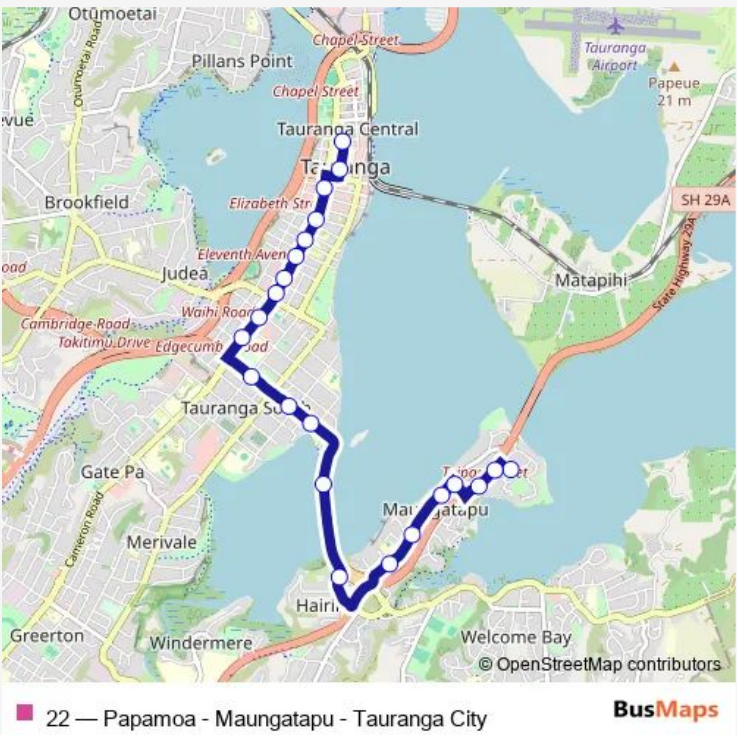

**Bus 22 Papamoa - Maungatapu - Tauranga City**

[Go to website](#)

**Direction**  
 Tauranga City - Durham Street (Stand B) — Papamoa Beach Road - Golden Sands Drive  
 65 stops  
[Open route schedule](#)

**Route info**  
 Direction: Tauranga City - Durham Street (Stand B)  
 Stops: 65  
 Trip Duration: 1 hour 6 min

Sandhurst Drive – Hiria Cr

Sandhurst Drive - Haven Grove

Papamoa Beach Road - Sandhurst Drive

## Direction

Maihi Crescent — Tauranga City - Durham Street (Stand A)

22 stops

[Open route schedule](#)

Maihi Crescent

Te Hono Street - Te Wati Street

Te Hono Street - Fronting No. 196

Taipari Street - Maungatapu Road

Cameron Road - Sixth Avenue

Cameron Road - Fourth Avenue North

Cameron Road - First Avenue

Waikato University - Durham Street

Tauranga City - Durham Street (Stand A)