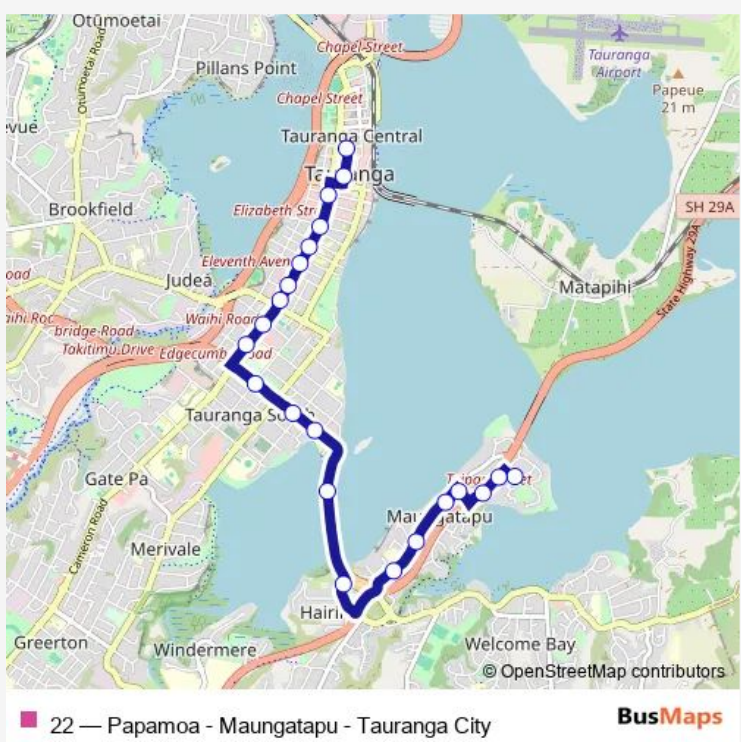

Route info
 Direction: Tauranga City - Durham Street (Stand B)
 Stops: 65
 Trip Duration: 1 hour 11 min

Sandhurst Drive – Hiria Cr

Sandhurst Drive - Haven Grove

Papamoa Beach Road - Sandhurst Drive

Papamoa Beach Road - Oceania Sands Way

Cameron Road - First Avenue

Waikato University - Durham Street

Tauranga City - Durham Street (Stand A)

Route schedule

Maihi Crescent — Tauranga City - Durham Street (Stand A)

Monday 09:00-16:40

Tuesday 09:00-16:40

Trip Duration: 0 hour 25 min

Direction

Tauranga City - Durham Street (Stand B) — Maihi Crescent

20 stops

[Open route schedule](#)

Tauranga City - Durham Street (Stand B)

Grey Street - Elizabeth Street

Cameron Road - Second Avenue

Thursday 09:35-14:35

Friday 09:35-14:35

Saturday 08:35-16:35

Sunday 08:35-16:35

Route info

Direction: Tauranga City - Durham Street (Stand B)

Stops: 20

Trip Duration: 0 hour 23 min