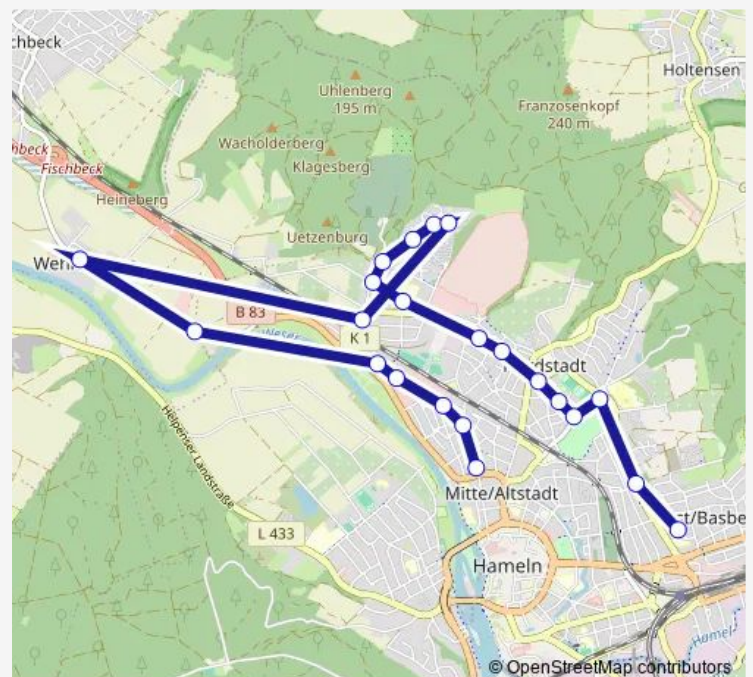

Tuesday 07:25

Wednesday 07:25

Thursday 07:25

Friday 07:25

Saturday —

Sunday —

Route info

Direction: Vogelbeerweg

Stops: 17

Trip Duration: 0 hour 24 min

Direction

Hameln, Bahnhof — Schulzentrum Nord / Am Schöt

13 stops

[Open route schedule](#)

Hameln, Bahnhof

Berliner Platz

Route info

Direction: Wehrbergen, Hauptstraße

Stops: 4

Trip Duration: 0 hour 5 min

Direction

Wehler Weg — Adalbert-Stifter-Weg

16 stops

[Open route schedule](#)

Sunday —

Route info

Direction: Wehler Weg

Stops: 16

Trip Duration: 0 hour 22 min

Direction

Einsteinstraße — Adalbert-Stifter-Weg

14 stops