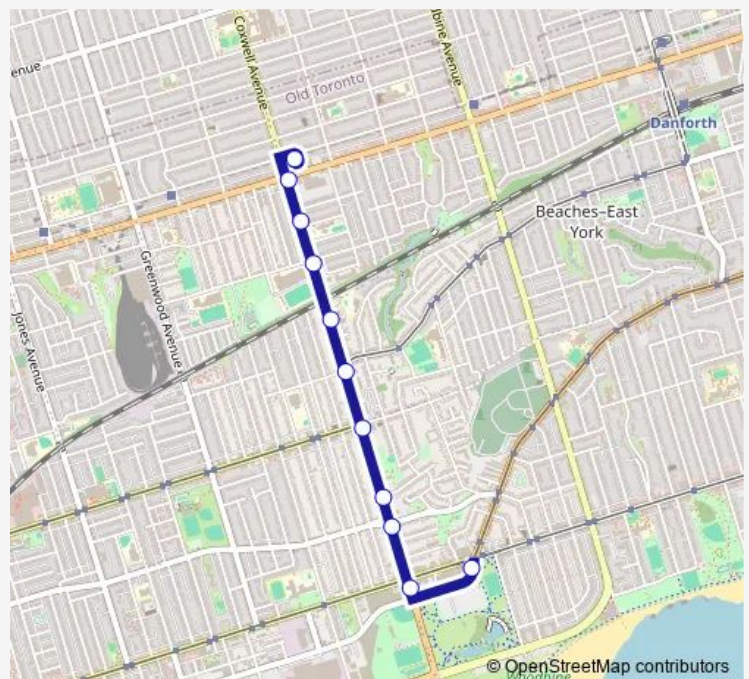

Coxwell Station

Route schedule

Eastern Ave at Queen St East South Side — Coxwell Station

Monday 05:30-02:01⁺¹

Tuesday 05:30-02:01⁺¹

Wednesday 05:30-02:01⁺¹

Thursday 05:30-02:01⁺¹

Friday 05:30-02:01⁺¹

Saturday 05:34-02:01⁺¹

Sunday 06:42-02:01⁺¹

Route info

Direction: Eastern Ave at Queen St East South Side

Stops: 11

Trip Duration: 0 hour 11 min

Direction

Coxwell Station — Eastern Ave at Queen St East South Side

12 stops

[Open route schedule](#)

Coxwell Station

Coxwell Ave at Danforth Ave

Coxwell Ave at Earl Haig Ave

Coxwell Ave at Hanson St South Side

Coxwell Ave at Casci Ave

Coxwell Ave at Fairford Ave

Coxwell Station — Eastern Ave at Queen St East South Side

Monday	05:30-02:09 ⁺¹
Tuesday	05:30-02:09 ⁺¹
Wednesday	05:30-02:09 ⁺¹
Thursday	05:30-02:09 ⁺¹
Friday	05:30-02:09 ⁺¹
Saturday	05:38-02:09 ⁺¹
Sunday	06:35-02:09 ⁺¹