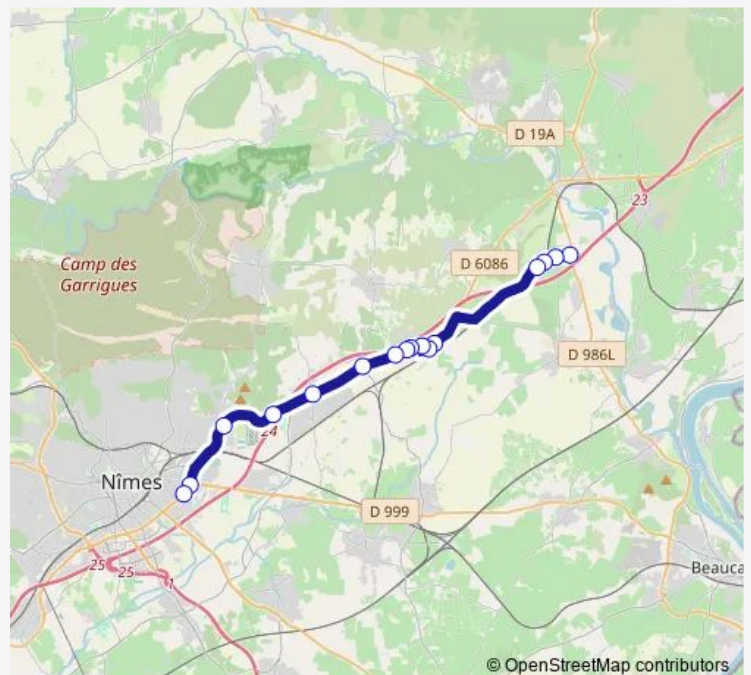

Monday 05:36-18:25

Tuesday 05:36-18:25

Wednesday 05:36-18:25

Thursday 05:36-18:25

Friday 05:36-18:25

Saturday 05:36-18:25

Sunday —

Route info

Direction: Poulvarel

Stops: 16

Trip Duration: 0 hour 34 min

© OpenStreetMap contributors

22 — Sernhac - Nimes

BusMaps

Direction

Chemin DE Sernhac — Gare Routiere