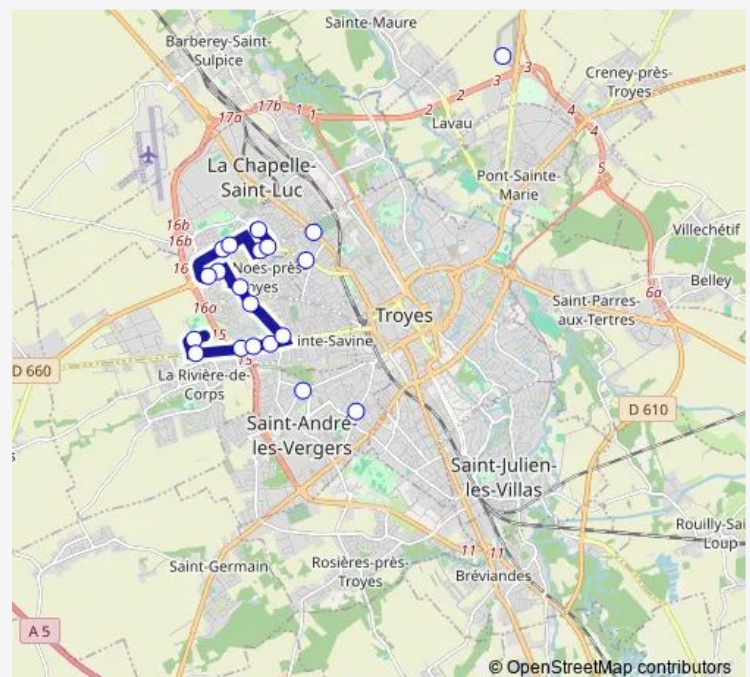

Campus Herriot

### Route schedule

Weil — Campus Herriot

Monday 07:21

Tuesday 07:21

Wednesday 07:21

Thursday 07:21

Friday 07:21

Saturday —

### Route info

Direction: Weil

Stops: 21

Trip Duration: 0 hour 21 min

22 — Chapelle ST LUC - Campus Herriot

## Direction

Campus Herriot — Weil

21 stops

[Open route schedule](#)

Campus Herriot

Maladiere

Trouvassot

Nungesser