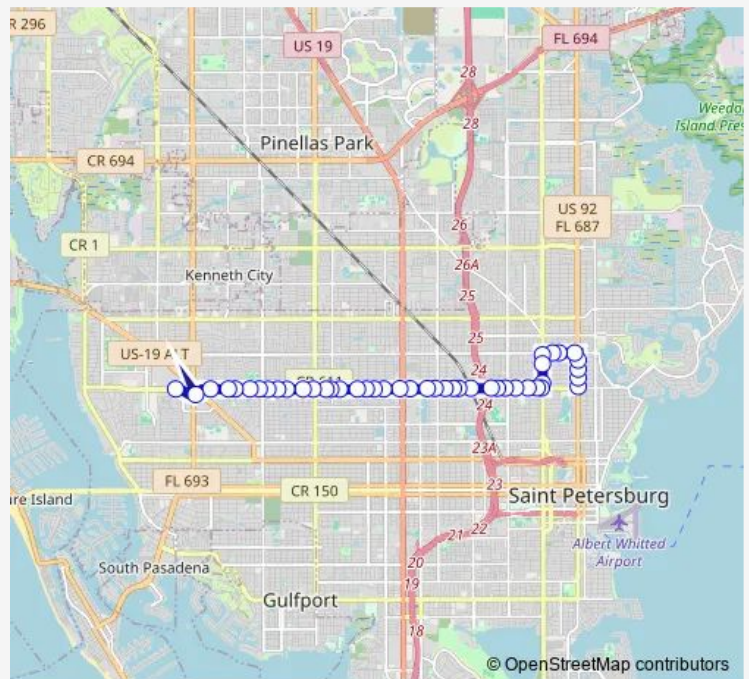

4TH ST N + 27th AVE N

4TH ST N + 29th AVE N

30th AVE N + 4TH ST N

30th AVE N + 7TH ST N

30th AVE N + Gramville ST N

DR Martin Luther King JR ST N + 30th AVE N

DR Martin Luther King JR ST N + 28th AVE N

DR Martin Luther King JR ST N + 23rd AVE N

22nd AVE N & DR Martin Luther King JR St

22nd AVE N + 10th ST N

22nd AVE N + 11th ST N

22nd AVE N + 14th ST N

22nd AVE N + 16th ST N

22nd AVE N + 17th ST N

22nd AVE N + 19th ST N

22nd AVE N + 22nd ST N

22nd AVE N + 24th ST N

22nd AVE N + 25th ST N

22nd AVE N + 26th ST N

**Route schedule**

4TH ST N + 22nd AVE N — Tyrone Square Mall Shelter - C

Monday	06:40-20:35
Tuesday	06:40-20:35
Wednesday	06:40-20:35
Thursday	06:40-20:35
Friday	06:40-20:35
Saturday	06:40-20:35
Sunday	—

**Route info**

Direction: 4TH ST N + 22nd AVE N

Stops: 44

Trip Duration: 0 hour 30 min

22 — 4TH ST /Tyrone Square Mall

22nd AVE N + 2811

22nd AVE N + 29th ST N

22nd AVE N + 32nd ST N