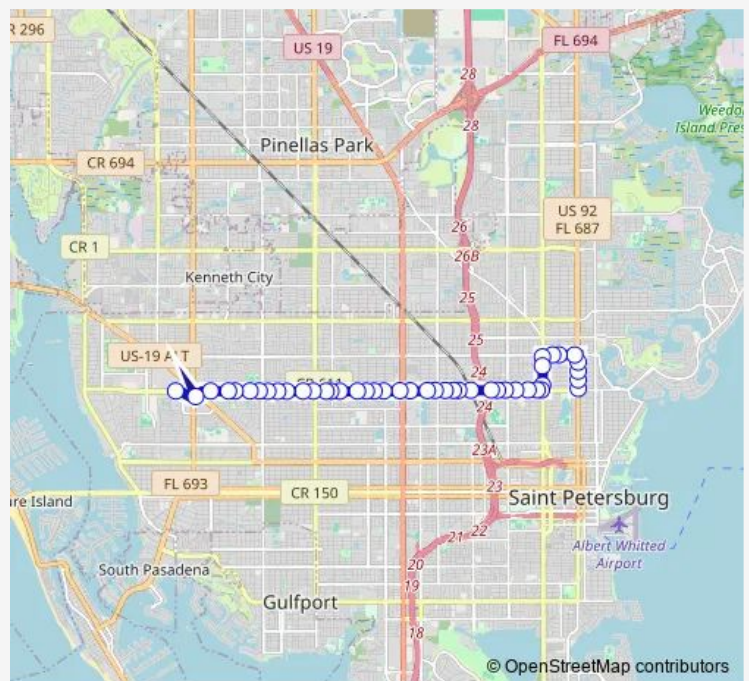

4TH ST N + 29th AVE N

30th AVE N + 4TH ST N

30th AVE N + 7TH ST N

30th AVE N + Gramville ST N

DR Martin Luther King JR ST N + 30th AVE N

DR Martin Luther King JR ST N + 28th AVE N

DR Martin Luther King JR ST N + 23rd AVE N

22nd AVE N & DR Martin Luther King JR St

22nd AVE N + 10th ST N

22nd AVE N + 11th ST N

22nd AVE N + 14th ST N

22nd AVE N + 16th ST N

22nd AVE N + 17th ST N

22nd AVE N + 19th ST N

22nd AVE N + 22nd ST N

22nd AVE N + 24th ST N

22nd AVE N + 25th ST N

22nd AVE N + 26th ST N

Route schedule

4TH ST N + 22nd AVE N — Tyrone Square Mall Shelter - C

Monday	06:40-20:35
Tuesday	06:40-20:35
Wednesday	06:40-20:35
Thursday	06:40-20:35
Friday	06:40-20:35
Saturday	06:40-20:35
Sunday	—

Route info

Direction: 4TH ST N + 22nd AVE N

Stops: 44

Trip Duration: 0 hour 30 min

22 — 4TH ST /Tyrone Square Mall

22nd AVE N + 2811

22nd AVE N + 29th ST N

22nd AVE N + 32nd ST N