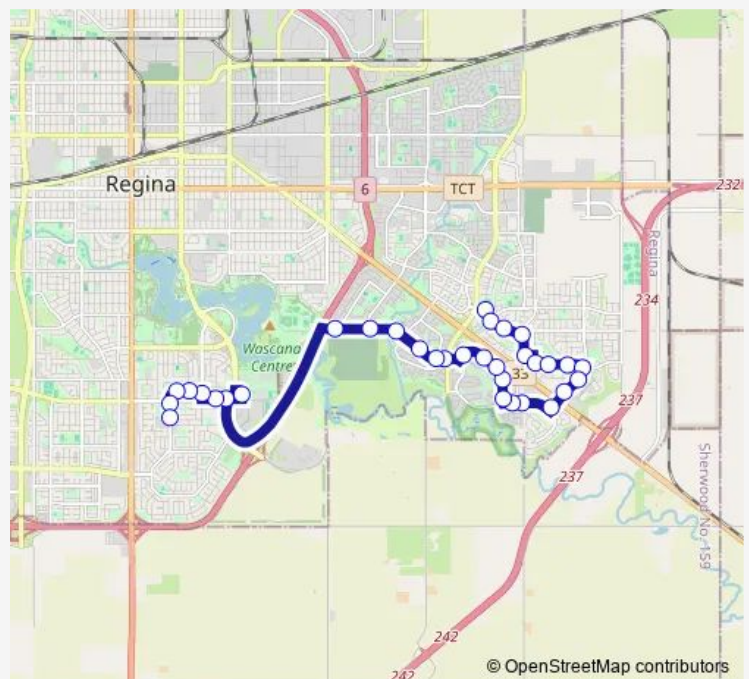

Wascana Circle @ Wascana Cove Dr (Nb)

Wascana Circle @ Wascana Ridge (Nb)

Wascana Circle @ Wascana Ridge Pl (Wb)

Wascana Circle @ Wascana Glen (Wb)

Wascana Circle @ Wascana Highlands (Sb)

Assiniboine Ave @ Prince Of Wales (Wb)

Assiniboine Ave @ Philip Rd (Wb)

Route schedule

Woodhams Rd @ SS Leisure Centre (Eb) — Massey Rd @ Parker Ave (Sb)

Monday	06:54-22:25
Tuesday	06:54-22:25
Wednesday	06:54-22:25
Thursday	06:54-22:25
Friday	06:54-22:25
Saturday	—
Sunday	—

Route info

Direction: Woodhams Rd @ SS Leisure Centre (Eb)

Stops: 33

Trip Duration: 0 hour 30 min

22 — University - Arcola East

Assiniboine Ave @ Balmoral Gate (Wb)

Assiniboine Ave @ Banberry Dr (Wb)

Assiniboine Ave @ University Pk Dr (Wb)