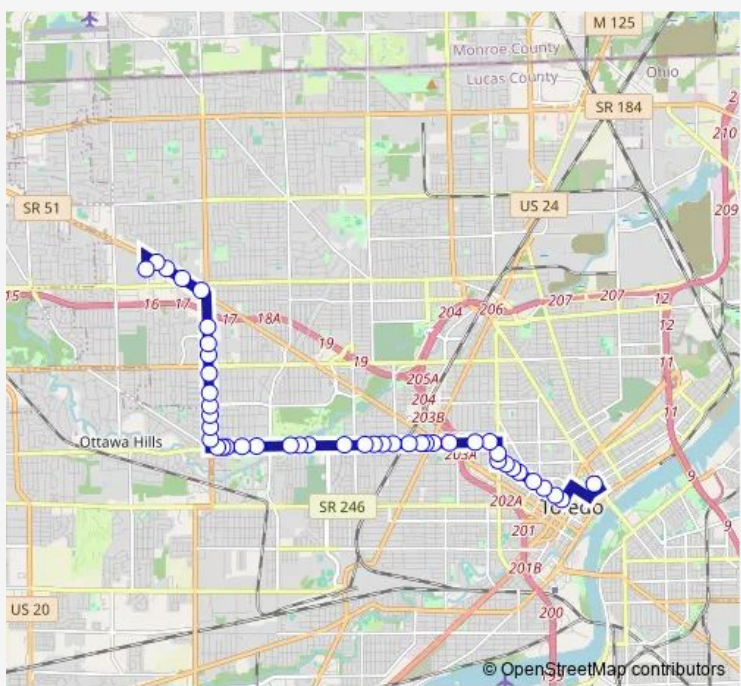

Bus 22 Franklin Park Mall via Bancroft

[Go to website](#)

Direction
 Huron & Cherry (HUB Side) — Franklin Park
 44 stops
[Open route schedule](#)

- Huron & Cherry (HUB Side)
- Madison & 10th Ne
- Madison & 11th Nw
- Madison & 15th Ne
- Madison & 18th Ne
- Madison & 22nd Ne
- Madison & 23rd Ne
- Madison & Woodruff Ne
- Collingwood & Irving Se
- Collingwood & Floyd Se
- Bancroft & Parkwood Ne
- Bancroft & Robinwood Ne
- Bancroft & Rosewood Ne
- Bancroft & Detroit Ne
- Bancroft & Lorle Ne
- Bancroft & Sylvan Ne
- Bancroft & Auburn Ne
- Bancroft & Hawthorne Ne
- Bancroft & Irvington Ne
- Bancroft & Clinton Ne
- Bancroft & Isherwood Ne

Route schedule
 Huron & Cherry (HUB Side) — Franklin Park

Monday	06:00-22:00
Tuesday	06:00-22:00
Wednesday	06:00-22:00
Thursday	06:00-22:00
Friday	06:00-22:00
Saturday	07:30-21:00
Sunday	07:30-19:30

Route info
 Direction: Huron & Cherry (HUB Side)
 Stops: 44
 Trip Duration: 0 hour 38 min

22 — Franklin Park Mall via Bancroft **BusMaps**

Bancroft & Torrey Hill Ne

Bancroft & Evansdale Ne

Bancroft & Perth Ne

Bancroft & Greenway Nw

Bancroft & Cheltenham NE (UT Driscoll)

Bancroft & Meadowwood Ne

Bancroft & Middlesex Nw

Direction

Franklin Park — Huron & Cherry (HUB Side)

50 stops

[Open route schedule](#)

Franklin Park

Sylvania & Franklin Park

Talmadge & Wenwood Se

Talmadge & Franklin Park