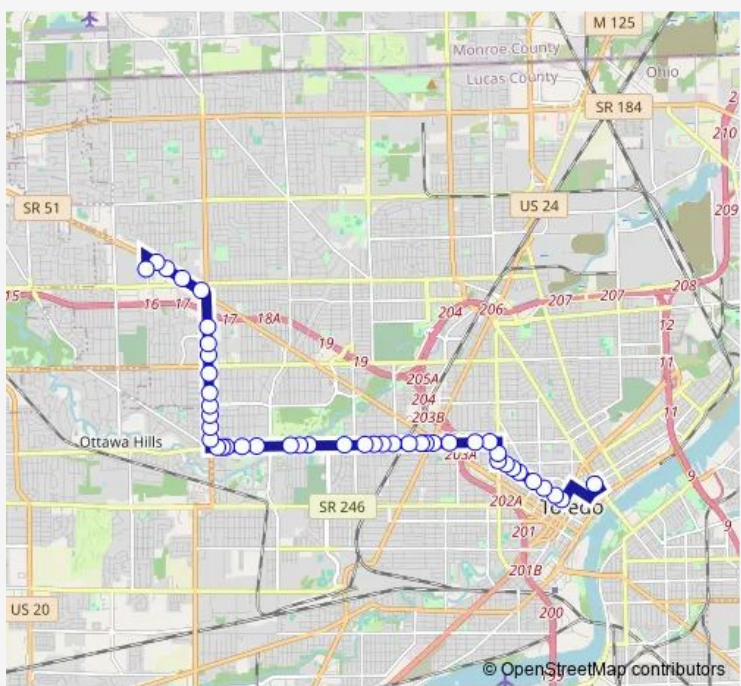

Bus 22 Franklin Park Mall via Bancroft

[Go to website](#)

Direction
 Huron & Orange NE (APT Side) — Franklin Park
 44 stops
[Open route schedule](#)

- Huron & Orange NE (APT Side)
- Madison & 10th Ne
- Madison & 11th Nw
- Madison & 15th Ne
- Madison & 18th Ne
- Madison & 22nd Ne
- Madison & 23rd Ne
- Madison & Woodruff Ne
- Collingwood & Irving Se
- Collingwood & Floyd Se
- Bancroft & Parkwood Ne
- Bancroft & Robinwood Ne
- Bancroft & Rosewood Ne
- Bancroft & Detroit Ne
- Bancroft & Lorle Ne
- Bancroft & Sylvan Ne
- Bancroft & Auburn Ne
- Bancroft & Hawthorne Ne
- Bancroft & Irvington Ne
- Bancroft & Clinton Ne
- Bancroft & Isherwood Ne

Route schedule
 Huron & Orange NE (APT Side) — Franklin Park

Monday	06:00-22:00
Tuesday	06:00-22:00
Wednesday	06:00-22:00
Thursday	06:00-22:00
Friday	06:00-22:00
Saturday	07:30-21:00
Sunday	07:30-19:30

Route info
 Direction: Huron & Orange NE (APT Side)
 Stops: 44
 Trip Duration: 0 hour 38 min

22 — Franklin Park Mall via Bancroft **BusMaps**

Bancroft & Torrey Hill Ne

Bancroft & Evansdale Ne

Bancroft & Perth Ne

Monroe & Willis Ne

Monroe & Harvest Ne

Monroe & Luann Nw

Franklin Park

Direction

Franklin Park — Huron & Orange NE (APT Side)

50 stops

[Open route schedule](#)