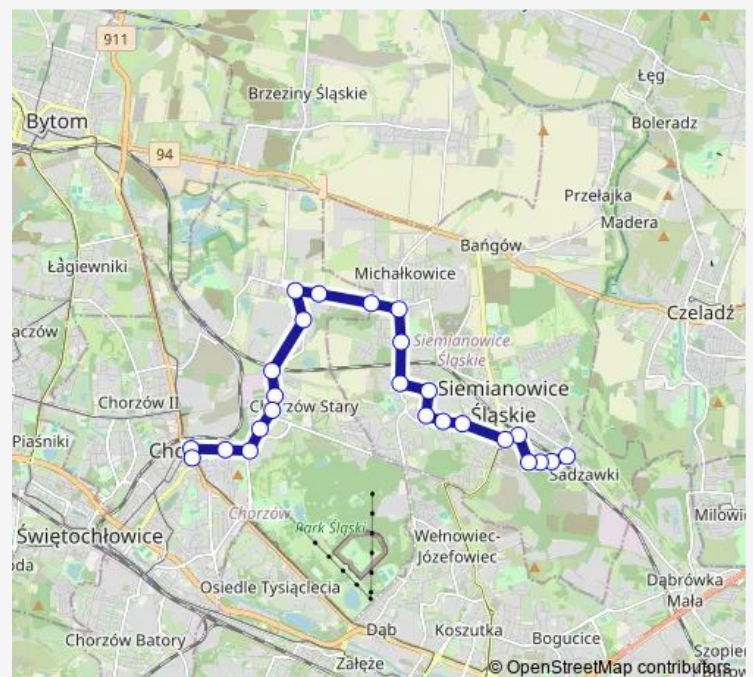

Chorzów Stary Plac Piastowski

Route schedule

Siemianowice Powstańców Pętla — Chorzów Estakada

Monday 19:05-22:35

Tuesday 19:05-22:35

Wednesday 19:05-22:35

Thursday 19:05-22:35

Friday 19:05-22:35

Saturday 22:35

Sunday 22:35

Route info

Direction: Siemianowice Powstańców Pętla

Stops: 25

Trip Duration: 0 hour 34 min

Chorzów Stary Szyb Prezydent

Chorzów Liceum Katolickie

Chorzów Rynek

Chorzów Estakada

22 Bus time schedules and route maps are available in an offline PDF at busmaps.com. Use the busmaps.com website to see live bus times, train schedule or subway schedule, and step-by-step directions for all public transit in Siemianowice Slaskie