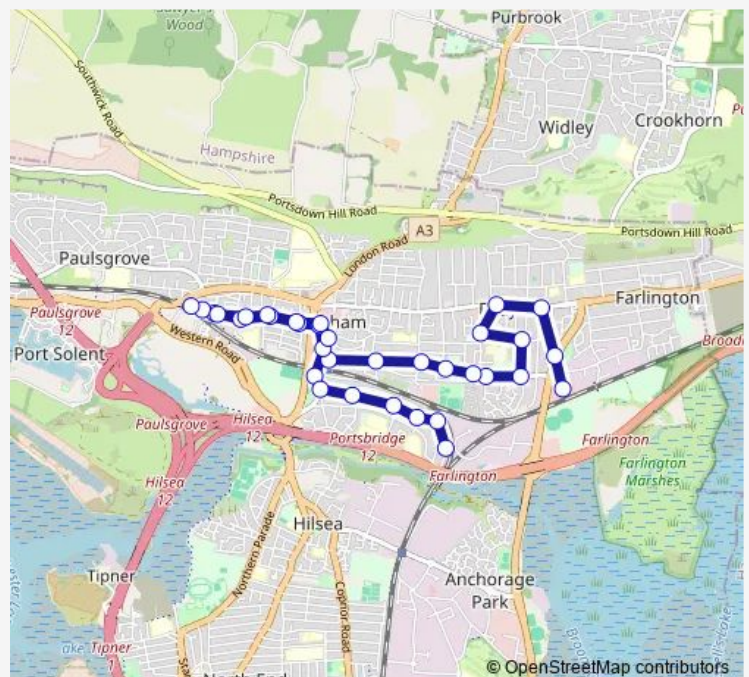

### Route schedule

Hawthorn Crescent — Sainsburys

Monday 07:10-17:40

Tuesday 07:10-17:40

Wednesday 07:10-17:40

Thursday 07:10-17:40

Friday 07:10-17:40

Saturday 07:10-17:40

### Route info

Direction: Hawthorn Crescent

Stops: 29

Trip Duration: 0 hour 29 min

■ 22 — Highbury - Farlington

Lower Drayton Lane

South Road

Waterworks Road