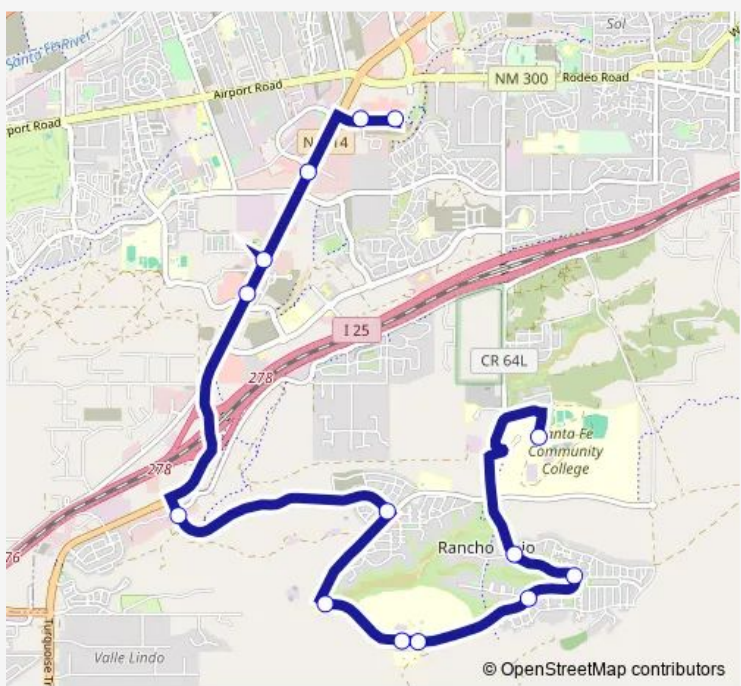

**Bus 22 Santa Fe Place - Iaia - Rancho Viejo**

[Go to website](#)

**Direction**  
 Santa Fe Community College — Santa Fe Place  
 14 stops  
[Open route schedule](#)

- Santa Fe Community College
- Richards @ Chile Line Ib
- Richards @ Dalton Pass Ib
- Richards @ Saddleback Ib
- A Van Nu Po @ ATC Ib
- A Van Nu Po @ Iaia Ib
- A Van Nu Po @ Avenida Del Sur Ib
- Rancho Viejo @ Avenida Del Sur Ib
- Rancho Viejo @ Bisbee Ib
- Cerrillos @ Herrera Ib
- Cerrillos @ Ocate Ib
- Cerrillos @ Cristos Ib
- SFP Perimeter Road @ Wagon Road Ib
- Santa Fe Place

**Route schedule**  
 Santa Fe Community College — Santa Fe Place

Monday	07:44-17:14
Tuesday	07:44-17:14
Wednesday	07:44-17:14
Thursday	07:44-17:14
Friday	07:44-17:14
Saturday	07:44-17:14
Sunday	07:44-17:14

**Route info**  
 Direction: Santa Fe Community College  
 Stops: 14  
 Trip Duration: 0 hour 25 min

**Direction**

Santa Fe Place — Santa Fe Community College

14 stops

[Open route schedule](#)

Santa Fe Place

## Route info

Direction: Santa Fe Place

Stops: 14

Trip Duration: 0 hour 24 min

22 Bus time schedules and route maps are available in an offline PDF at [busmaps.com](https://busmaps.com). Use the [busmaps.com](https://busmaps.com) website to see live bus times, train schedule or subway schedule, and step-by-step directions for all public transit in Santa Fe