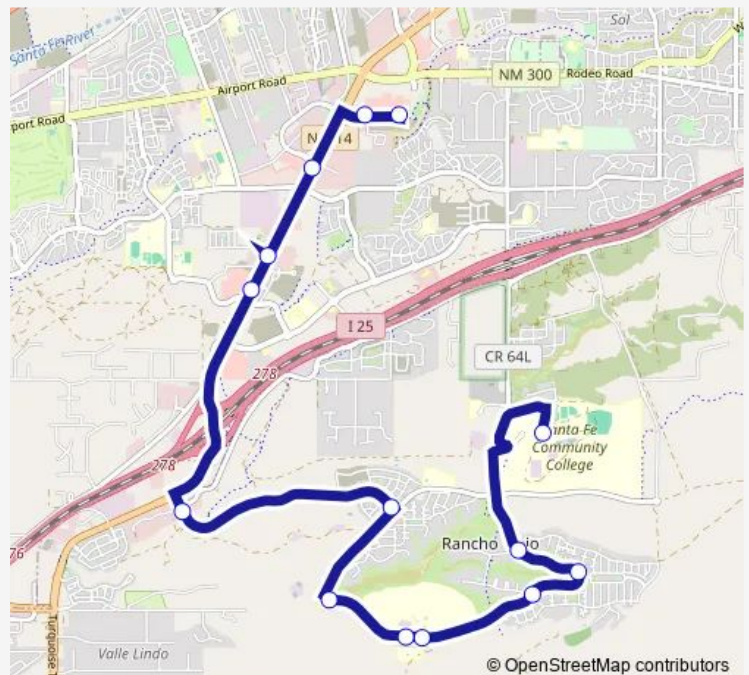

Wednesday 07:44-17:14

Thursday 07:44-17:14

Friday 07:44-17:14

Saturday 07:44-17:14

Sunday 07:44-17:14

Route info

Direction: Santa Fe Community College

Stops: 14

Trip Duration: 0 hour 25 min

Direction

Santa Fe Place — Santa Fe Community College

14 stops

[Open route schedule](#)

Santa Fe Place

SFP Perimeter Road @ Wagon Road Ob

Cerrillos @ Cristos Ob

Cerrillos @ Ocate Ob

Cerrillos @ Herrera Ob

Rancho Veijo @ Bisbee Ob

Rancho Veijo @ Avenida Del Sur Ob

A Van Nu Po @ Avenida Del Sur Ob

A Van Nu Po @ Iaia Ob

A Van Nu Po @ ATC Ob

Richards @ Saddleback Ob

Thursday 07:09-18:00

Friday 07:09-18:00

Saturday 07:09-18:00

Sunday 07:09-18:00

Route info

Direction: Santa Fe Place

Stops: 14

Trip Duration: 0 hour 40 min