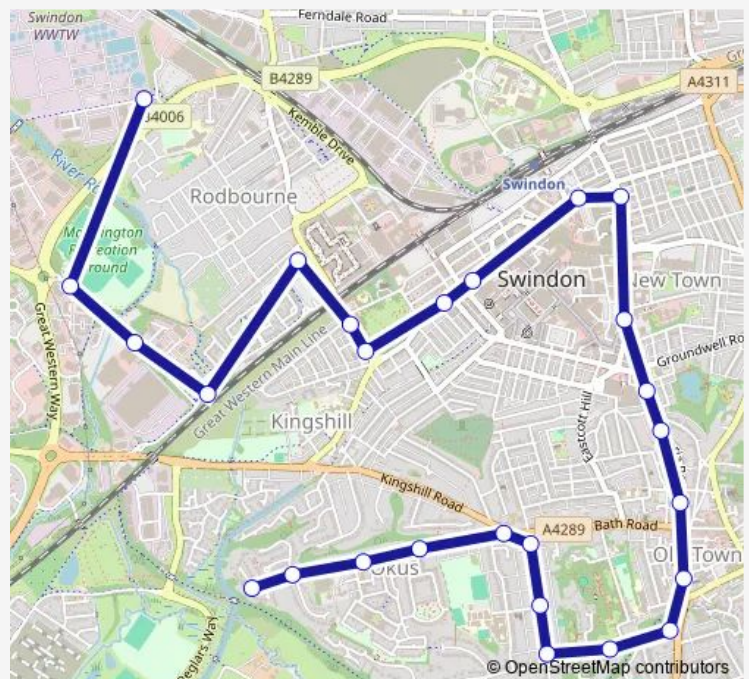

Cannon Street

Durham Street

Princes Street

Corporation Street

Bus Station

Faringdon Road

Health Hydro

Birch Street

Saturday 06:32-21:20

Sunday —

Route info

Direction: St Helens View

Stops: 26

Trip Duration: 0 hour 26 min

Great Western Outlet Village

Padstow Road

Sainsburys

Ashworth Road

B&Q

Direction

B&Q — Princes Street

12 stops

[Open route schedule](#)

B&Q

Meadow Road

Ashworth Road

Sainsburys

Padstow Road

Great Western Outlet Village

Dean Street

Emlyn Square

Sheppard Street