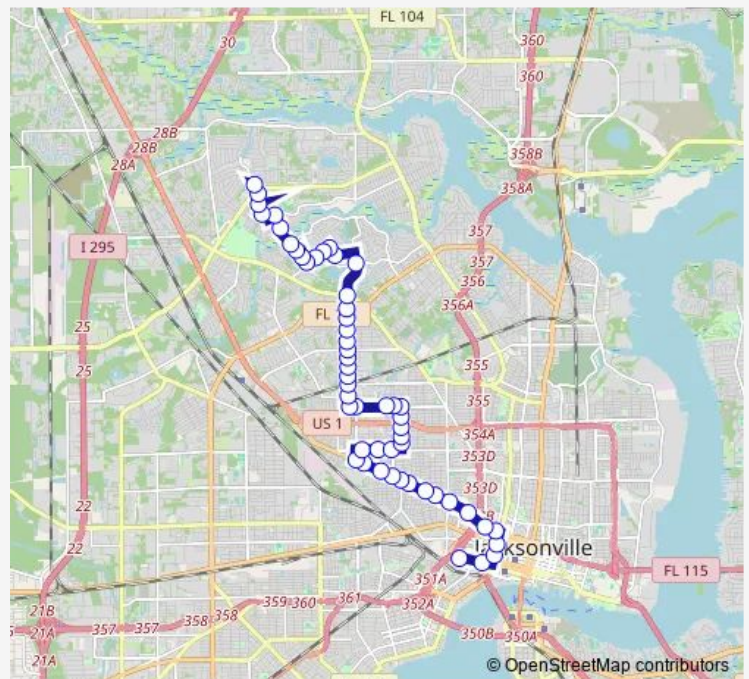

## Bus 22 Avenue B

[Go to website](#)

**Direction**  
 Norfolk Blvd + Soutel Dr — Jrtrc Bay F

58 stops

[Open route schedule](#)

- Norfolk Blvd + Soutel Dr
- Norfolk Blvd + Suffolk Ave
- Norfolk Blvd + Portsmouth Ave
- Portsmouth Ave + Waynesboro Ave
- 4615 Roanoke Blvd
- Roanoke Blvd + Aberdare Ave
- Roanoke Blvd + Norfolk Blvd
- Roanoke Ave + Evesham Rd
- Devonshire Blvd + Doncaster Ave
- Devonshire Blvd + Portsmouth Ave
- 9104 Devonshire Blvd
- Devonshire Blvd + Fredericksburg Ave
- Devonshire Blvd + Soutel Dr
- Clyde Dr + Rochdale Rd
- Clyde Dr + Darlington Dr
- Clyde Dr + Howell Dr
- Howell Dr + Harbor View Dr
- Ribault Scenic Dr + Elbert Ave
- Ribault Scenic Dr + Winton Dr
- 3516 Winton Dr
- Winton Dr + Champlain Rd

### Route schedule

Norfolk Blvd + Soutel Dr — Jrtrc Bay F

Monday	05:30-22:30
Tuesday	05:30-22:30
Wednesday	05:30-22:30
Thursday	05:30-22:30
Friday	05:30-22:30
Saturday	06:32-19:37
Sunday	06:32-19:37

### Route info

Direction: Norfolk Blvd + Soutel Dr

Stops: 58

Trip Duration: 0 hour 50 min

22 — Avenue B

Champlain Rd + Van Gundy Rd

Van Gundy Rd + Restlawn Dr

Restlawn and Ave B SB Fs

Avenue B + Edgewood Ave

Avenue B + Butler Ave

Avenue B + D St

Avenue B + Tuskegee Rd

Avenue B + 45th St

Avenue B + 43rd St

Avenue B + 41st St

Avenue B + 39th St