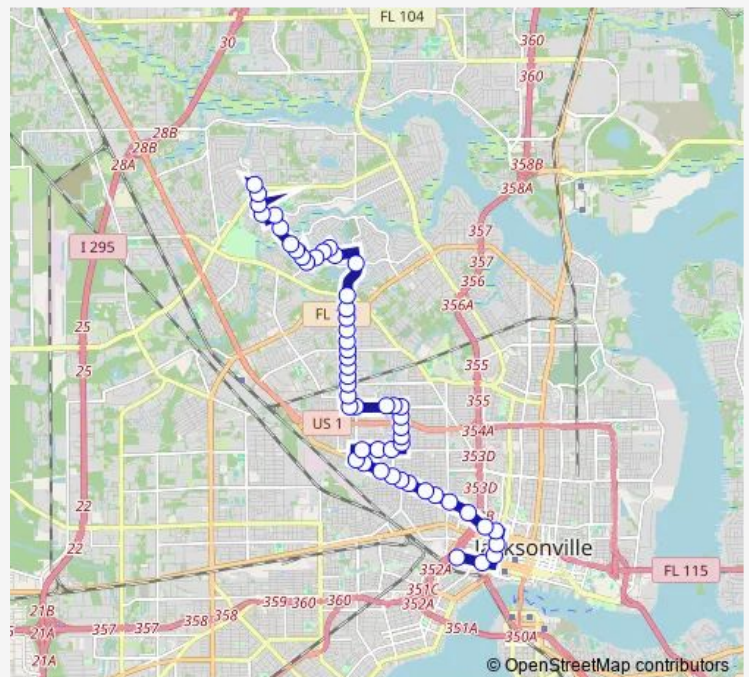

Fairfax St + 17th St

### Route schedule

Jrtc Bay C — Norfolk Blvd + Soutel Dr

Monday 04:40-22:40

Tuesday 04:40-22:40

Wednesday 04:40-22:40

Thursday 04:40-22:40

Friday 04:40-22:40

Saturday 06:00-20:50

### Route info

Direction: Jrtc Bay C

Stops: 54

Trip Duration: 0 hour 38 min

22 — Avenue B

Fairfax St + 20th St

Fairfax St + 23rd St

Fairfax St + 26th St

## Route info

Direction: Norfolk Blvd + Soutel Dr

Stops: 58

Trip Duration: 0 hour 48 min

Avenue B + Butler Ave

Avenue B + D St

Avenue B + Tuskegee Rd

Avenue B + 45th St