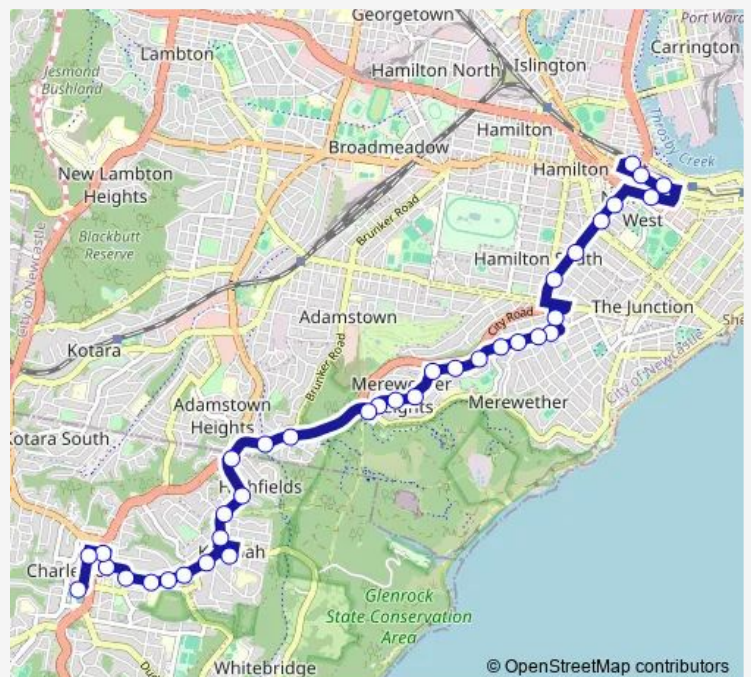

Sun Hill Dr Opp Elsworth Pde

Sunhill Dr At Bershire Av

Scenic Dr Opp Sun Hill Dr

City Rd Before Faul St

Route schedule

Newcastle Interchange, Stand A — Charlestown Square, Frederick St, Stand D

Monday	06:00-20:40
Tuesday	06:00-20:40
Wednesday	06:00-20:40
Thursday	06:00-20:40
Friday	06:00-20:40
Saturday	07:05-20:05
Sunday	07:55-18:05

Route info

Direction: Newcastle Interchange, Stand A

Stops: 36

Trip Duration: 0 hour 31 min

22 — Newcastle West to Charlestown via Merewether

City Rd Opp Northcott Dr

Highfields Pde Exit At Pacific Hwy

Kahibah Rd At Margaret St

## Route info

Direction: Charlestown Square, Frederick St, Stand C

Stops: 34

Trip Duration: 0 hour 27 min

Morgan St At Rose St

Morgan St Before Llewellyn St

Llewellyn St At Selwyn St

Stewart Av Opp Cram St

Stewart Av At Alexander St

Stewart Av At Dumaresq St

Stewart Av At Hebburn St

King St Before National Park St

Hunter St After National Park St

Newcastle Interchange, Stand B

22 Bus time schedules and route maps are available in an offline PDF at [busmaps.com](https://busmaps.com). Use the [busmaps.com](https://busmaps.com) website to see live bus times, train schedule or subway schedule, and step-by-step directions for all public transit in Newcastle