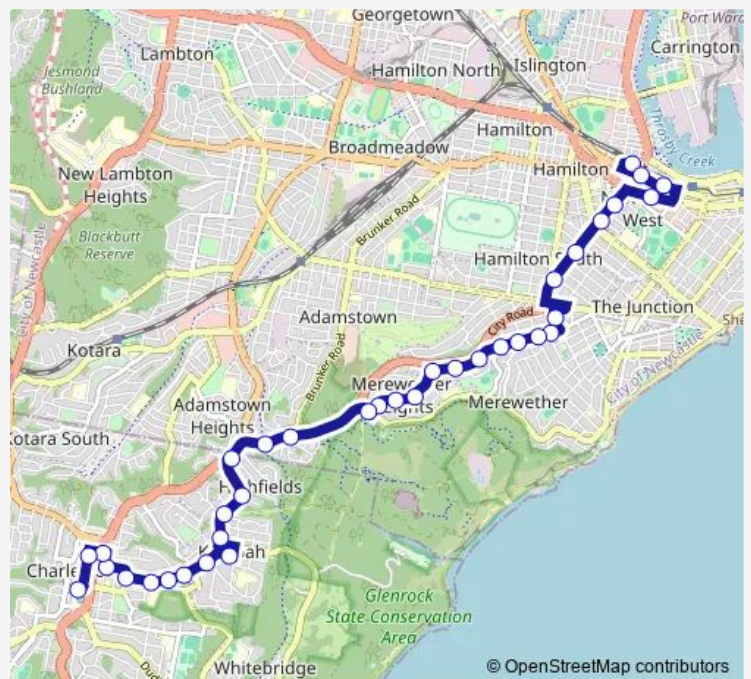

Sun Hill Dr Opp Elsworth Pde

Sunhill Dr At Bershire Av

Scenic Dr Opp Sun Hill Dr

City Rd Before Faul St

Route schedule

Newcastle Interchange, Stand A — Charlestown Square, Frederick St, Stand D

Monday	06:00-20:40
Tuesday	06:00-20:40
Wednesday	06:00-20:40
Thursday	06:00-20:40
Friday	06:00-20:40
Saturday	07:05-20:05
Sunday	07:55-18:05

Route info

Direction: Newcastle Interchange, Stand A

Stops: 36

Trip Duration: 0 hour 30 min

City Rd Opp Northcott Dr

Highfields Pde Exit At Pacific Hwy

Kahibah Rd At Margaret St

Kahibah Rd At Collarena Cres

Wallsend St At Jarvie Lane

Kahibah Memorial Park, Hexham St

Kahibah Rd After Frith St

Kahibah Sports Club, Kahibah Rd

Kahibah Rd Opp Princes Av

Kahibah Rd After Cowper Av

Kahibah Rd At Milson St

Smart St At Smith St

## Route info

Direction: Charlestown Square, Frederick St, Stand C

Stops: 34

Trip Duration: 0 hour 30 min

Morgan St At Rose St

Morgan St Before Llewellyn St

Llewellyn St At Selwyn St

Stewart Av Opp Cram St