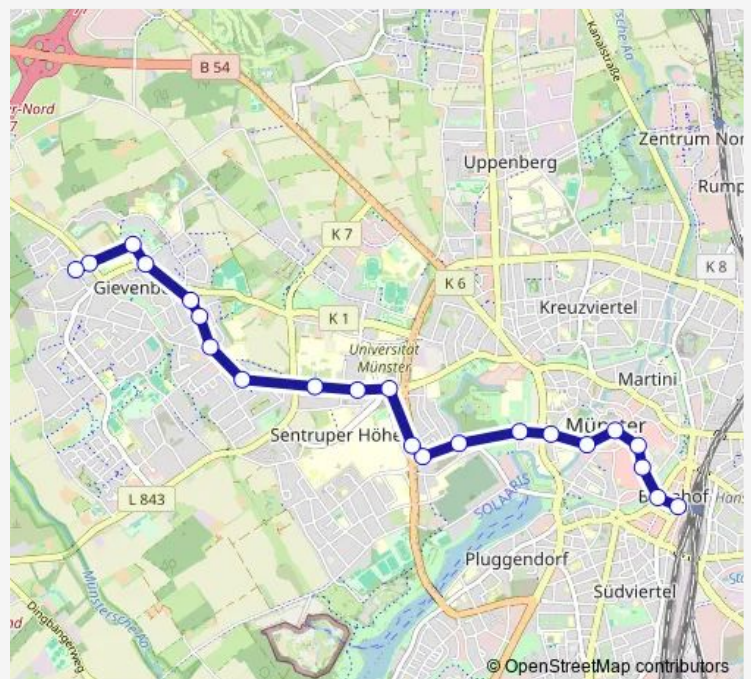

Münster Gescherweg Bstg A

Münster Twenteweg

Münster Toppheide

Route schedule

Münster (Westf) Hauptbahnhof Bstg C1 — Münster Heekweg

Monday 06:30-20:10

Tuesday —

Wednesday —

Thursday —

Friday 06:30-20:10

Saturday —

Sunday —

Route info

Direction: Münster (Westf) Hauptbahnhof Bstg C1

Stops: 22

Trip Duration: 0 hour 30 min

22 — Münster, Hauptbahnhof - Gievenbeck, Rüschausweg

Münster Rüschausweg Bstg B

Münster Heekweg

Direction

Münster Heekweg — Münster (Westf) Hauptbahnhof Bstg A

20 stops

[Open route schedule](#)

Münster Heekweg

Thursday —

Friday 05:59-19:49

Saturday —

Sunday —

Route info

Direction: Münster Heekweg

Stops: 20

Trip Duration: 0 hour 30 min