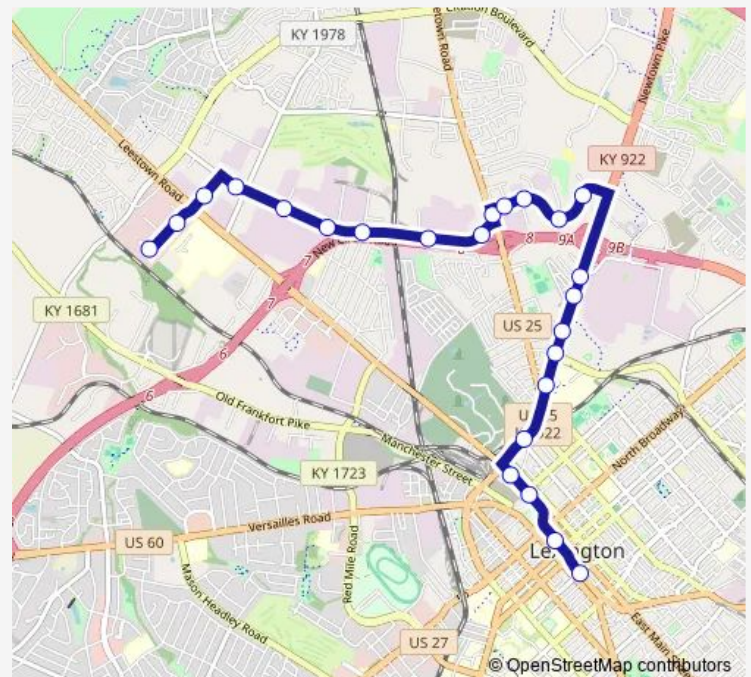

Mercer @ Transport

Mercer @ Greendale

Westhampton @ Mercer

Route schedule

Transit Center — Trade@ 164

Monday 06:20-19:00

Tuesday 06:20-19:00

Wednesday 06:20-19:00

Thursday 06:20-19:00

Friday 06:20-19:00

Saturday —

Sunday —

Route info

Direction: Transit Center

Stops: 24

Trip Duration: 0 hour 26 min

22 — Mercer Road

Westhampton @ 101

Trade @ Merchant

Trade@ 164

Direction

Trade@ 164 — Transit Center

24 stops

[Open route schedule](#)

Route schedule

Trade@ 164 — Transit Center

Monday 05:48-19:30

Tuesday 05:48-19:30

Wednesday 05:48-19:30

Thursday 05:48-19:30

Friday 05:48-19:30

Saturday —