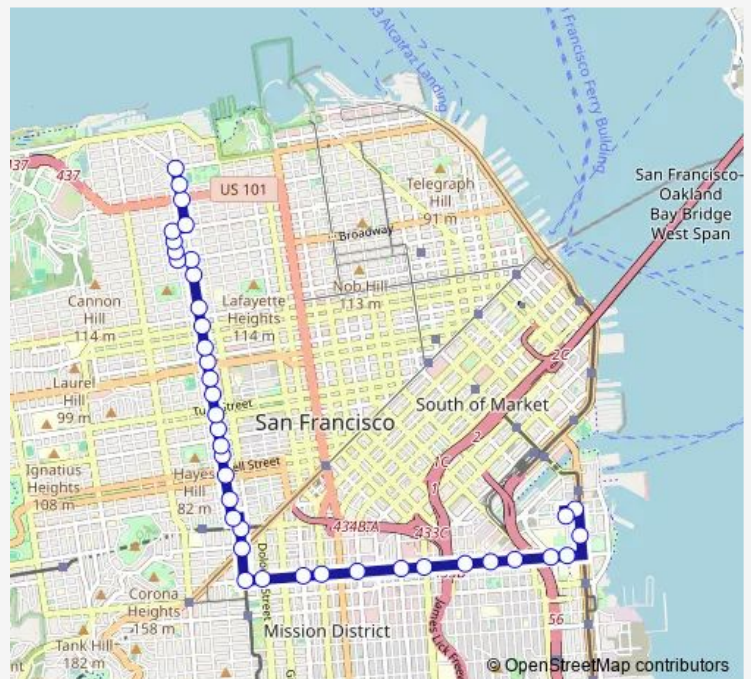

[Go to website](#)

**Direction**  
 Fillmore St & Bay St — Mission Bay North & 3rd St  
 44 stops  
[Open route schedule](#)

- Fillmore St & Bay St
- Fillmore St & North Point St
- Fillmore St & Beach St
- Fillmore St & Jefferson St
- Fillmore St & Beach St
- Fillmore St & Cervantes Blvd
- Fillmore St & Chestnut St
- Fillmore St & Lombard St
- Union St & Fillmore St
- Steiner St & Union St
- Steiner St & Green St
- Steiner St & Vallejo St
- Broadway & Steiner St
- Fillmore St & Broadway
- Fillmore St & Jackson St
- Fillmore St & Sacramento St
- Fillmore St & Pine St
- Fillmore St & Sutter St
- Fillmore St & Geary Blvd
- Fillmore St & O'Farrell St
- Fillmore St & Eddy St

### Route schedule

Fillmore St & Bay St — Mission Bay North & 3rd St

Monday	03:20-02:50 <sup>+1</sup>
Tuesday	03:20-02:50 <sup>+1</sup>
Wednesday	03:20-02:50 <sup>+1</sup>
Thursday	03:20-02:50 <sup>+1</sup>
Friday	03:20-02:50 <sup>+1</sup>
Saturday	03:20-02:50 <sup>+1</sup>
Sunday	03:20-02:50 <sup>+1</sup>

### Route info

Direction: Fillmore St & Bay St

Stops: 44

Trip Duration: 0 hour 55 min

22 — Fillmore

Fillmore St & Turk St

Fillmore St & Mcallister St

Fillmore St & Grove St

## Route info

Direction: Mission Bay North &amp; 3rd St

Stops: 40

Trip Duration: 0 hour 54 min

Fillmore St & O'Farrell St

Fillmore St & Geary Blvd

Fillmore St & Sutter St

Fillmore St & Pine St