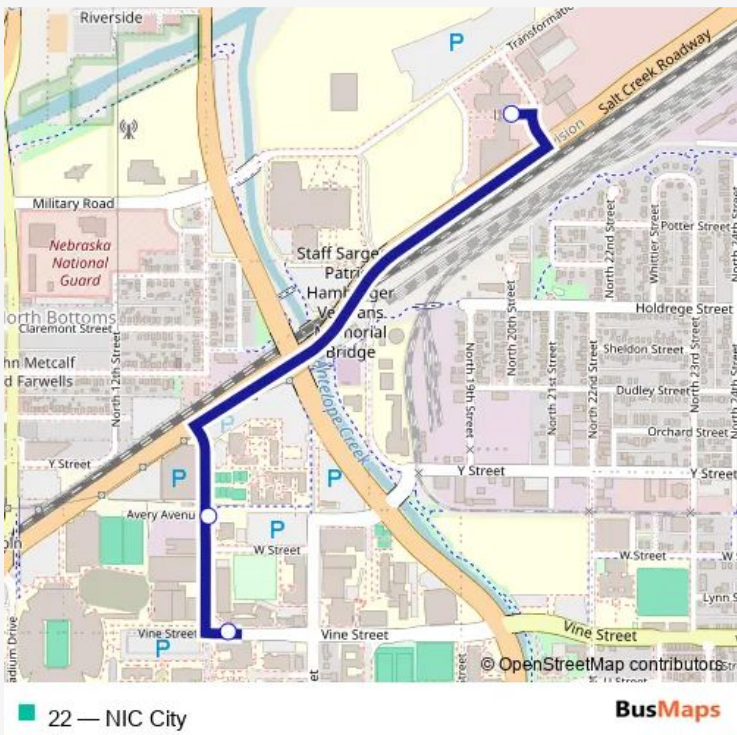

## Bus 22 NIC City

[Go to website](#)

**Direction**  
 Henzlik Hall - Vine & 14th Street (northeast side) — Henzlik Hall - Vine & 14th Street (northeast side)  
 8 stops  
[Open route schedule](#)

- Henzlik Hall - Vine & 14th Street (northeast side)
- 14th & Avery Avenue (east side)
- Food Innovation Center
- Bob Devaney Sports Center - 17th & Court Street (southwest side)
- Antelope Valley & Military Road (southwest side)
- Vine & Antelope Valley Parkway (northwest side)
- Vine & 17th Street (northwest side)
- Henzlik Hall - Vine & 14th Street (northeast side)

**Route schedule**  
 Henzlik Hall - Vine & 14th Street (northeast side) — Henzlik Hall - Vine & 14th Street (northeast side)

Monday	07:00-17:45
Tuesday	07:00-17:45
Wednesday	07:00-17:45
Thursday	07:00-17:45
Friday	07:00-17:45
Saturday	—
Sunday	—

**Route info**  
 Direction: Henzlik Hall - Vine & 14th Street (northeast side)  
 Stops: 8  
 Trip Duration: 0 hour 15 min

22 Bus time schedules and route maps are available in an offline PDF at [busmaps.com](https://busmaps.com). Use the [busmaps.com](https://busmaps.com) website to see live bus times, train schedule or subway schedule, and step-by-step directions for all public transit in Lincoln