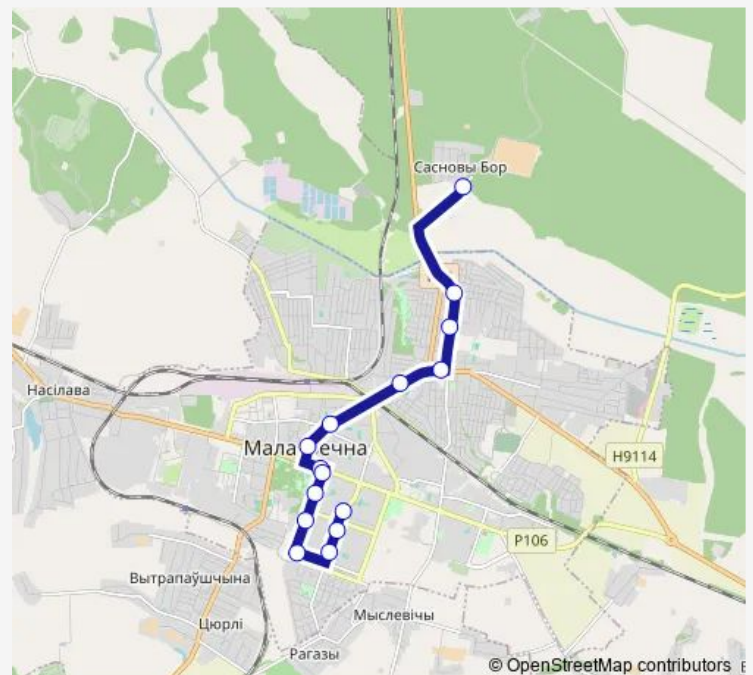

Tuesday 07:00-23:00

Wednesday 07:00-23:00

Thursday 07:00-23:00

Friday 07:00-23:00

Saturday 07:00-23:00

Sunday 07:00-23:00

Route info

Direction: Сосновый Бор

Stops: 15

Trip Duration: 0 hour 30 min

Direction

Паўднёвы — Сосновый Бор

10 stops

[Open route schedule](#)

Паўднёвы

Поликлиника