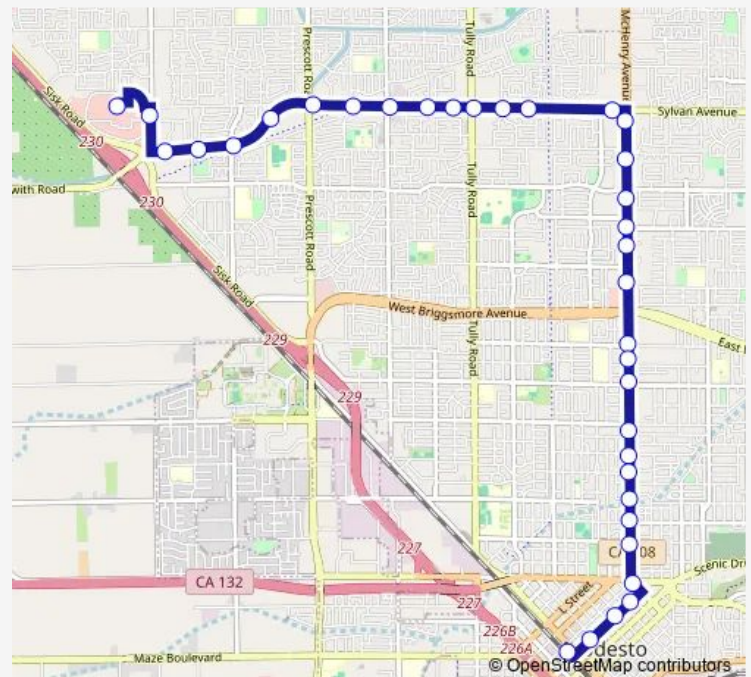

Standiford Ave & Dale Rd

Standiford Ave & Hahn Dr

Standiford Ave & Conant Ave

Standiford Ave between Conant & Prescott

Standiford Ave & Prescott Rd

Standiford Ave & Shawnee Dr

Standiford Ave & Carver Rd

Standiford Ave & Longbridge Dr

Thursday 06:15-22:15

Friday 06:15-22:15

Saturday 08:15-20:45

Sunday 08:45-18:45

Route info

Direction: Mall Back Entrance

Stops: 35

Trip Duration: 0 hour 32 min

22 — Route 22

Mchenry Village - Mchenry & Granger

Mchenry Ave & Coolidge Ave

Mchenry Ave & Orangeburg Ave

Mchenry Ave between Roseburg & Mensinger

Mchenry Ave & Fairmont Ave

Mchenry Ave & Griswold Ave

Mchenry Ave & Maynell Ave

Trip Duration: 0 hour 40 min

Standiford Ave & Tully Rd

Standiford Ave & Longbridge Dr

Standiford Ave & Carver Rd

Standiford Ave & Shawnee Dr

Standiford Ave & San Clemente Ave

Standiford Ave & Prescott Rd

Standiford Ave & Conant Ave