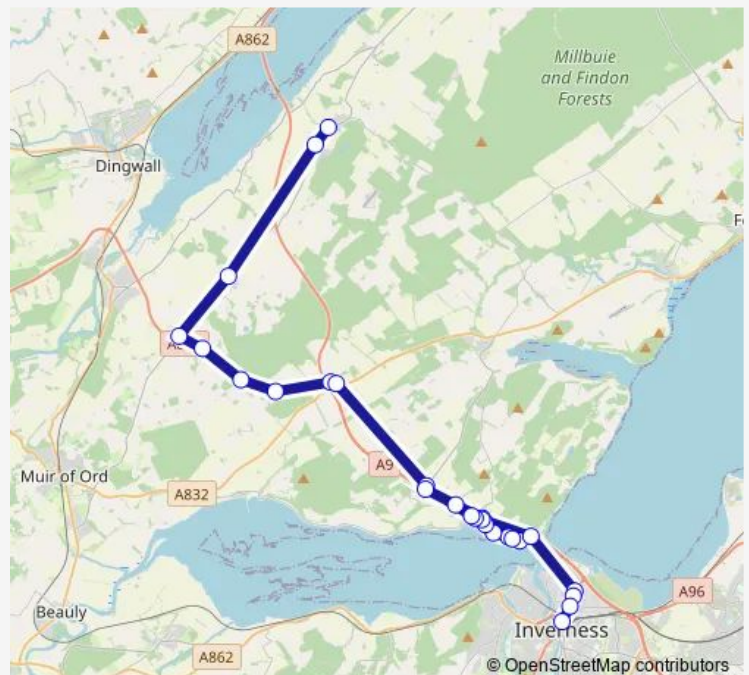

Crossroads

Layby

Layby

Kessock Bridge

Seafield Road

Stagecoach Depot

Inverness College

Bus Station Stance 2

Route schedule

School Croft Road End — Bus Station Stance 2

Monday 15:56

Tuesday 15:56

Wednesday 15:56

Thursday 15:56

Friday 15:56

Saturday —

Sunday —

Route info

Direction: School Croft Road End

Stops: 10

Trip Duration: 0 hour 27 min

■ 22 — Inverness [bus Station] - Culbokie [school Croft]

Direction

School Croft Road End — Bus Station Stance 2

28 stops

[Open route schedule](#)

School Croft Road End

Post Office

School

Leanaig Cottage Road End

A835

Drynie Park Junction