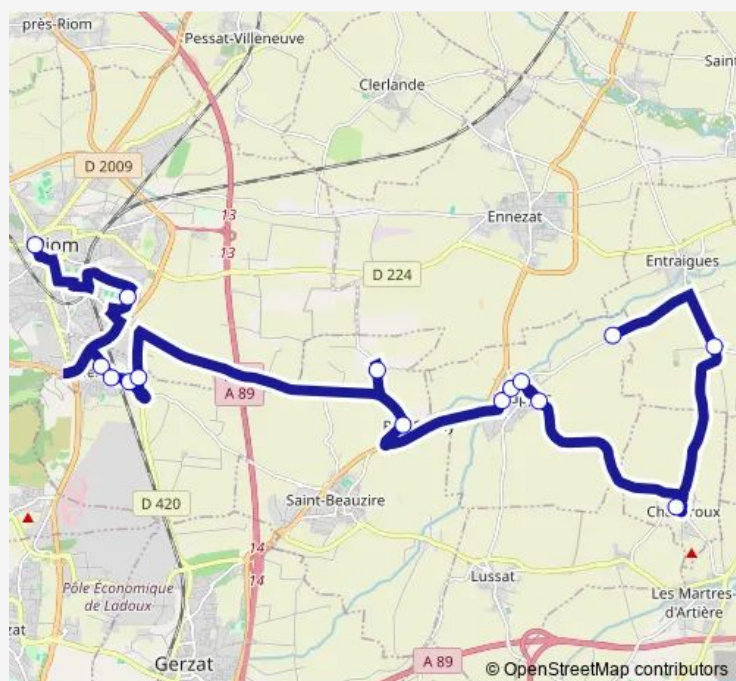

Chappes Pré Madame

Chappes Mairie

Chappes Jules Ferry

Saint-Beauzire PUY Chany

Saint-Beauzire Targnat

Collège Jean Vilar

Sainte Marie

Route schedule

Chappes Martillat — Sainte Marie

Monday	07:05
Tuesday	07:05
Wednesday	07:05
Thursday	07:05
Friday	07:05
Saturday	—
Sunday	—

Route info

Direction: Chappes Martillat

Stops: 11

Trip Duration: 0 hour 45 min

Direction

Sainte Marie — Martillat

12 stops

[Open route schedule](#)

Sainte Marie

Lycée Virlogeux

Lycée Bonté

Saint-Beuzire Tarnat

Saint Beuzire PUY Chany

Route info

Direction: Sainte Marie

Stops: 12

Trip Duration: 0 hour 45 min

Direction

Lycée Laurencin — Martillat

13 stops

[Open route schedule](#)