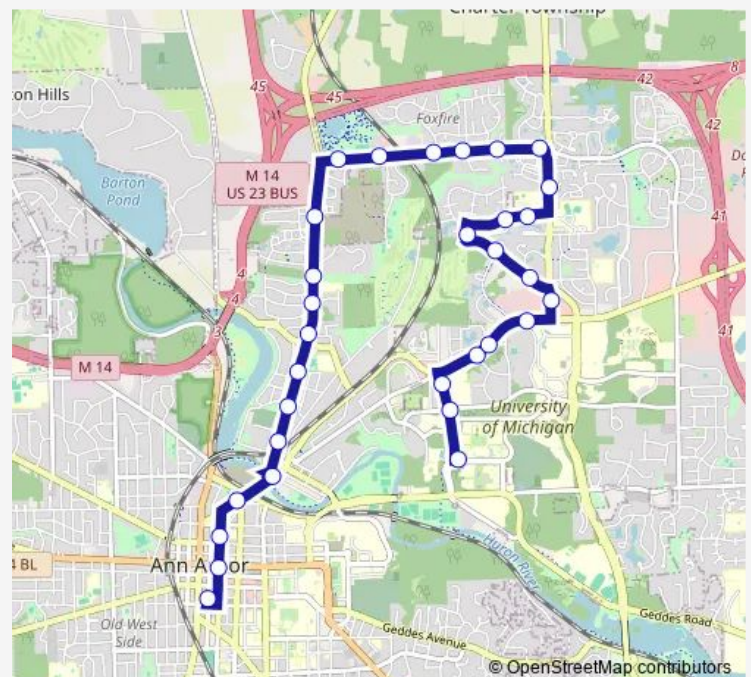

Thursday 06:05-23:30

Friday 06:05-23:30

Saturday 07:00-23:30

Sunday 08:00-21:30

Route info

Direction: Bonisteel + Murfin

Stops: 31

Trip Duration: 0 hour 27 min

22 — Pontiac - Dhu Varren

Pontiac + Brookside

Pontiac + Starwick

Pontiac + Taylor

Pontiac + Argo

Pontiac + Bowen

Broadway + Swift

Beakes + Summit

Fifth + Kingsley

Fifth Ave + Huron

Blake Transit Center

Direction

BTC - Fourth Ave Stop 2 — Bonisteel + Murfin

34 stops

[Open route schedule](#)

BTC - Fourth Ave Stop 2

Sunday 08:00-21:00

Route info

Direction: BTC - Fourth Ave Stop 2

Stops: 34

Trip Duration: 0 hour 27 min

Huron Pkwy + Nixon

Nixon + Plymouth

Huron Prkwy + Plymouth