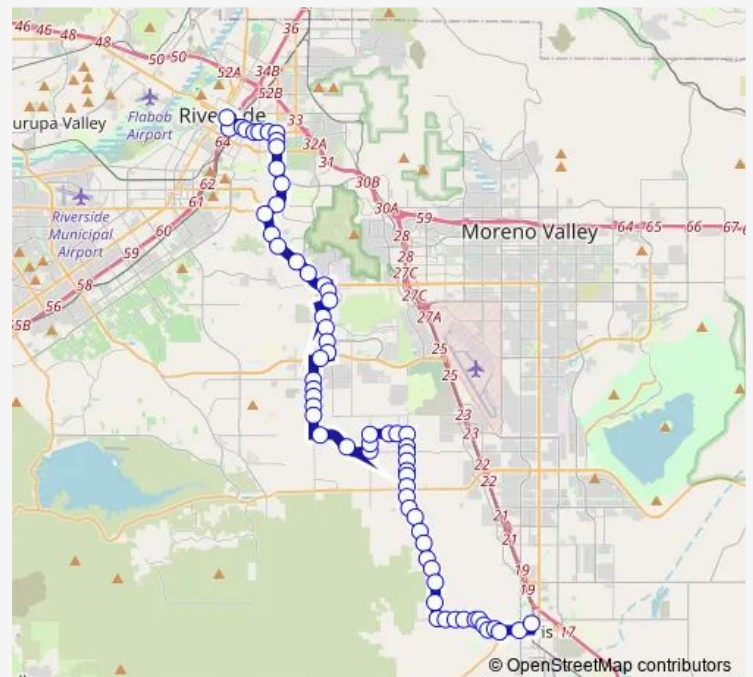

Alessandro + Mission Grove Parkway

Mission Grove + Mission Village

Mission Grove Opp. Northrop

Route schedule

Vine St. Mobility Hub — Perris Transit Center

Monday 05:40-19:30

Tuesday 05:40-19:30

Wednesday 05:40-19:30

Thursday 05:40-19:30

Friday 05:40-19:30

Saturday 07:00-19:06

Sunday 07:00-19:06

Route info

Direction: Vine St. Mobility Hub

Stops: 65

Trip Duration: 1 hour 17 min

22 — Riverside Vine St Hub-Perris

Trautwein MB Jesse Lane

Trautwein + Grove Comm. Drive

Trautwein + Orange Terrace

Trautwein + Van Buren

Van Buren + Bountiful

Wood + Krameria (MLK Hs)

Wood + Lurin

Friday 05:20-19:30

Saturday 05:25-19:16

Sunday 05:25-19:16

Route info

Direction: Perris Transit Center

Stops: 64

Trip Duration: 1 hour 10 min

Clark + Markham