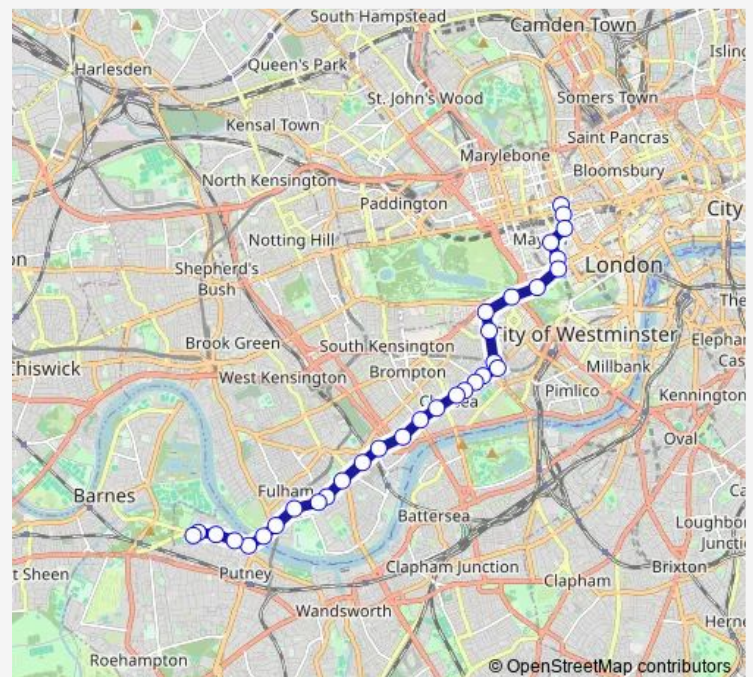

Duke of York Square

Walpole Street

Markham Street

Chelsea Old Town Hall

Carlyle Square /Chelsea

Beaufort Street

Edith Grove / Worlds End

Worlds End Health Centre

### Route info

Direction: Oxford Circus Stn /Margaret St

Stops: 32

Trip Duration: 1 hour 22 min

Rumbold Road

Wandsworth Bridge Rd /Kings Rd

Irene Road

Parsons Green New Kings Road

## Route info

Direction: Putney Common

Stops: 33

Trip Duration: 0 hour 59 min

Knightsbridge Station

Hyde Park Corner

Old Park Lane / Hard Rock Cafe

Green Park Station