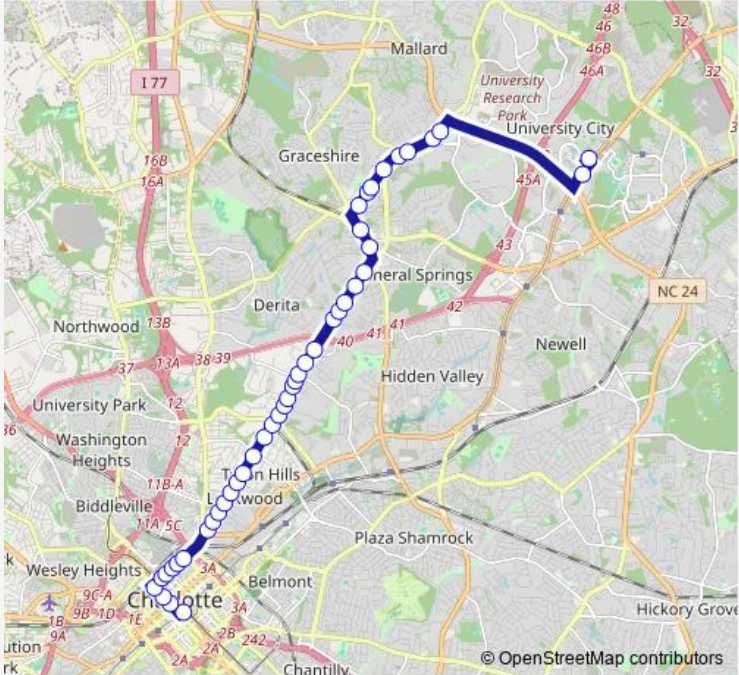

# Bus 22 Graham Street

[Go to website](#)

**Direction**  
 Transit Center- Bay C — JW Clay Station Bay  
 44 stops  
[Open route schedule](#)

- Transit Center- Bay C
- 4th St & Tryon St
- 4th St & Poplar St
- 4th St & Graham St
- Graham St & 5th St
- Graham St & 6th St
- Graham St & 7th St
- Graham St & 9th St
- Graham St & 10th St
- Graham St & Dalton Ave
- Graham St & Armour Dr
- Graham St & Sylvania Ave
- Graham St & Wolfberry St
- Graham St & 24th St
- Graham St & Concordia Ave
- Graham St & Franklin Av
- Graham St & Norris Ave
- Graham St & Ennis Ave
- Graham St & Atando Ave
- Graham St & Kennedy St
- Graham St & Johnson Rd

Route schedule  
 Transit Center- Bay C — JW Clay Station Bay

Monday	06:20-01:30 <sup>+1</sup>
Tuesday	06:20-01:30 <sup>+1</sup>
Wednesday	06:20-01:30 <sup>+1</sup>
Thursday	06:20-01:30 <sup>+1</sup>
Friday	06:20-01:30 <sup>+1</sup>
Saturday	06:20-01:30 <sup>+1</sup>
Sunday	06:35-00:30 <sup>+1</sup>

Route info  
 Direction: Transit Center- Bay C  
 Stops: 44  
 Trip Duration: 0 hour 34 min

22 — Graham Street **BusMaps**

Graham St & Toal St

Graham St & Ameron Dr

Graham St & Starita Rd

Graham St & Craighead Rd

## Route info

Direction: JW Clay Station Bay

Stops: 38

Trip Duration: 0 hour 37 min

Graham St & Concordia Ave

Graham St & 24th St

Graham St & Keswick Ave

Graham St & Armour Dr