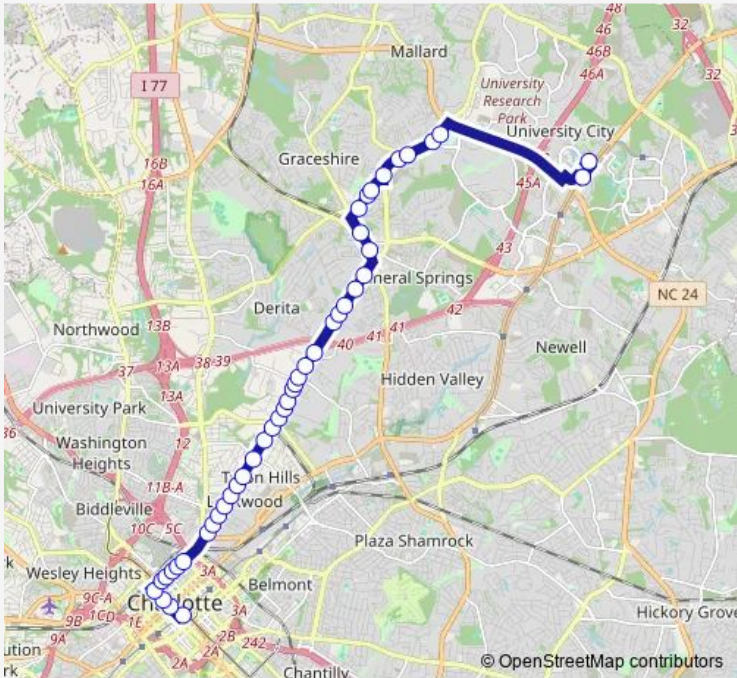

# Bus 22 Graham Street

[Go to website](#)

**Direction**  
 Transit Center- Bay B — JW Clay Station Bay  
 44 stops  
[Open route schedule](#)

- Transit Center- Bay B
- 4th St & Tryon St
- 4th St & Poplar St
- 4th St & Graham St
- Graham St & 5th St
- Graham St & 6th St
- Graham St & 7th St
- Graham St & 9th St
- Graham St & 10th St
- Graham St & Dalton Ave
- Graham St & Armour Dr
- Graham St & Sylvania Ave
- Graham St & Wolfberry St
- Graham St & 24th St
- Graham St & Concordia Ave
- Graham St & Franklin Av
- Graham St & Norris Ave
- Graham St & Ennis Ave
- Graham St & Atando Ave
- Graham St & Kennedy St
- Graham St & Johnson Rd

Route schedule  
 Transit Center- Bay B — JW Clay Station Bay

Monday	06:20-01:30 <sup>+1</sup>
Tuesday	06:20-01:30 <sup>+1</sup>
Wednesday	06:20-01:30 <sup>+1</sup>
Thursday	06:20-01:30 <sup>+1</sup>
Friday	06:20-01:30 <sup>+1</sup>
Saturday	06:20-01:30 <sup>+1</sup>
Sunday	06:35-00:30 <sup>+1</sup>

Route info  
 Direction: Transit Center- Bay B  
 Stops: 44  
 Trip Duration: 0 hour 37 min

22 — Graham Street **BusMaps**

Graham St & Toal St

Graham St & Ameron Dr

Graham St & Starita Rd

Graham St & Craighead Rd

## Route info

Direction: JW Clay Station Bay

Stops: 37

Trip Duration: 0 hour 38 min

Graham St & Concordia Ave

Graham St & 24th St

Graham St & Keswick Ave

Graham St & Armour Dr