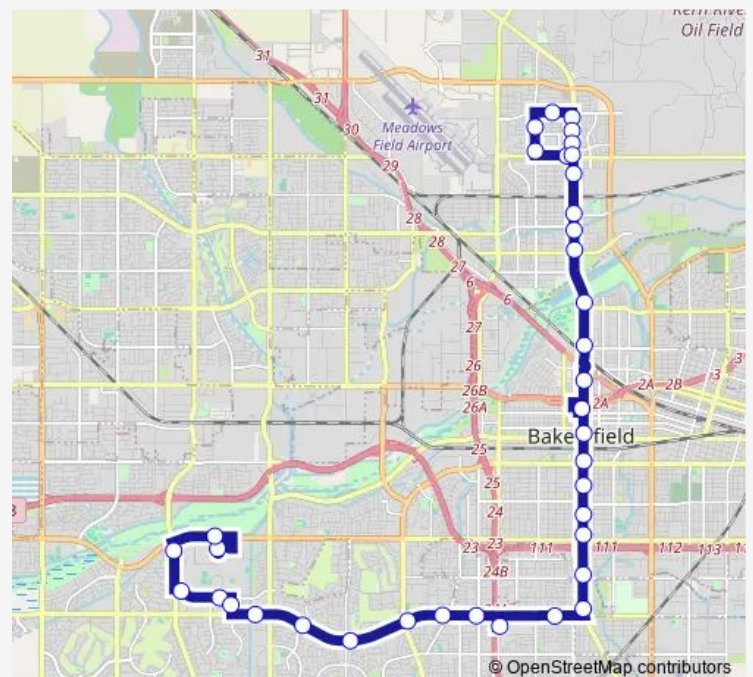

Chester & 17th

Route schedule

Csub — North Chester & China Grade Loop

Monday	06:45-18:45
Tuesday	06:45-18:45
Wednesday	06:45-18:45
Thursday	06:45-18:45
Friday	06:45-18:45
Saturday	06:30-18:45
Sunday	06:30-18:45

Route info

Direction: Csub

Stops: 37

Trip Duration: 1 hour 15 min

22 — Csub/Oildale

Downtown Transit Center

Chester & 27th

Chester & 34th

West Day & Big Creek

North Chester @ Walmart

North Chester & Universe

North Chester & Bedford

North Chester & China Grade Loop

Direction

Southwest Transit Center — North Chester & China Grade Loop

26 stops

Stops: 30

Trip Duration: 1 hour 2 min

Camino Media & Roadrunner

Camino Media & Old River

Old River @ Heroes Way

Old River @ Mercy Southwest Hospital

Csub

Direction