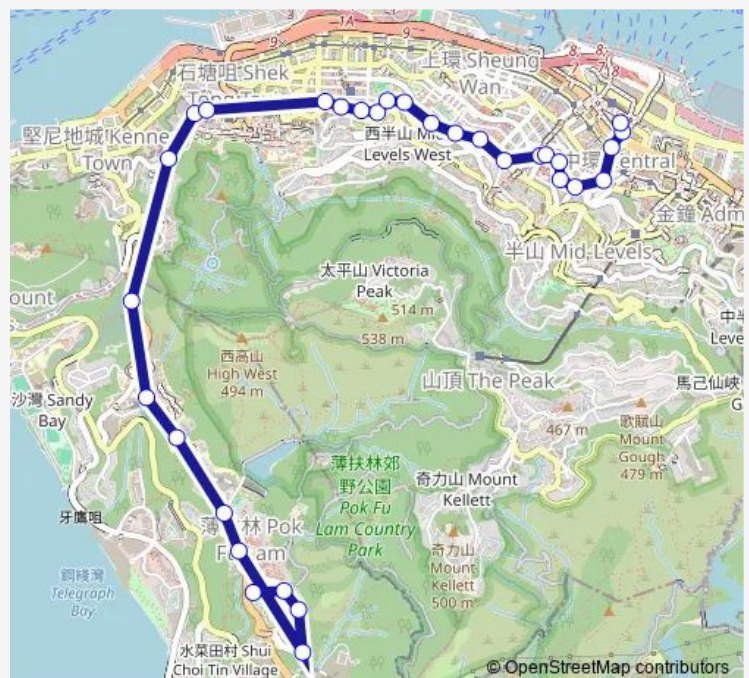

POK FU LAM Road Western END OF BUS BAY West OF Hill Road Flyover

Bonham Road, House NO. 53

Bonham Road, Near Centre Street|Bonham Road, Centre Street

Bonham Road, Near SAI Ying PUN Station Exit C

BONHAM ROAD, KENYON STREET

Route info

Direction: Claymore Avenue, POK FU LAM Garden|Chi FU Road, Outside Block NO. 14

Stops: 28

Trip Duration: 0 hour 19 min

BONHAM ROAD, PARKWAY COURT|BONHAM ROAD,
PARKWAY COURT |BONHAM ROAD, PARKWAY
COURT

Thursday 09:15-15:01

Friday 09:15-15:01

Saturday 06:25-15:01

Sunday 06:45

Route info

Direction: CENTRAL (EXCHANGE SQUARE)

Stops: 21

Trip Duration: 0 hour 21 min