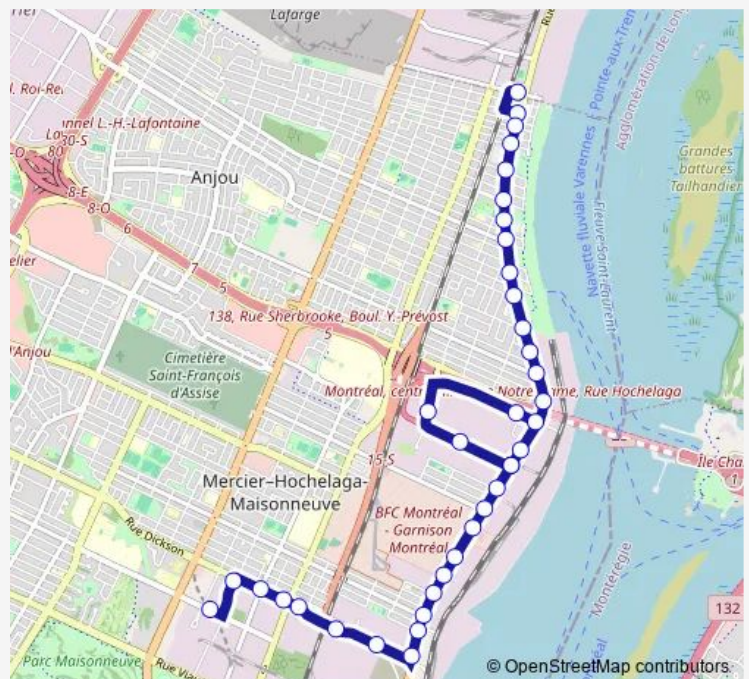

### Route schedule

Georges-V / Notre-Dame — Station Assomption (de l'Assomption / Chauveau)

Monday	05:00-01:09 <sup>+1</sup>
Tuesday	05:00-01:09 <sup>+1</sup>
Wednesday	05:00-01:09 <sup>+1</sup>
Thursday	05:00-01:09 <sup>+1</sup>
Friday	05:00-01:09 <sup>+1</sup>
Saturday	05:00-01:30 <sup>+1</sup>
Sunday	05:00-00:43 <sup>+1</sup>

### Route info

Direction: Georges-V / Notre-Dame

Stops: 37

Trip Duration: 0 hour 25 min

Notre-Dame / Beauclerk

Notre-Dame / Haig

Notre-Dame / Garnison Montréal

Notre-Dame / No 6380

## Route info

Direction: Station Assomption (de l'Assomption / Chau-  
veau)

Stops: 36

Trip Duration: 0 hour 26 min

Notre-Dame / Honoré-Beaugrand

Notre-Dame / Georges-Bizet

Notre-Dame / Liébert

Notre-Dame / Saint-Donat