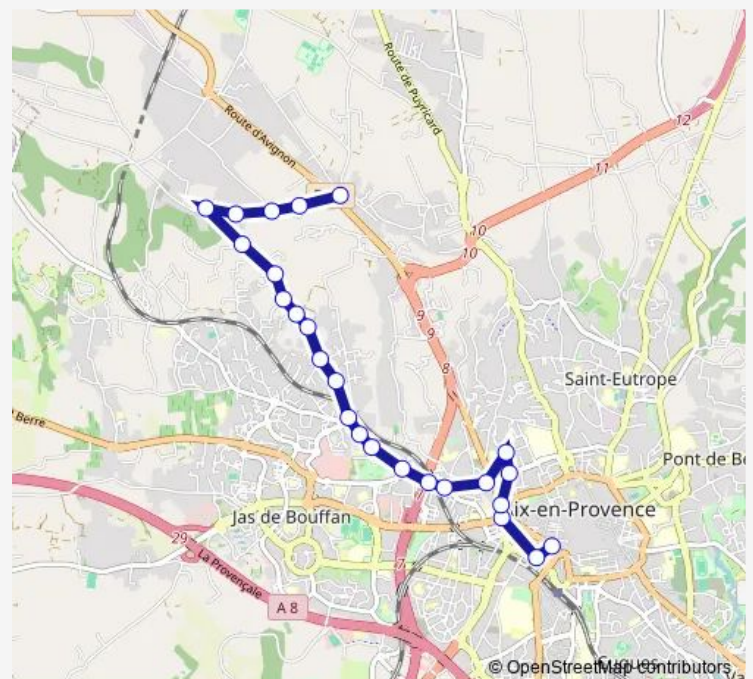

Chemin Eguilles

### Route schedule

Rotonde Bonaparte — Célony Ecole

Monday 06:29-19:39

Tuesday 06:29-19:39

Wednesday 06:29-19:39

Thursday 06:29-19:39

Friday 06:29-19:39

Saturday 06:29-19:39

### Route info

Direction: Rotonde Bonaparte

Stops: 25

Trip Duration: 0 hour 27 min

22 — Célony Ecole<>Rotonde Bonaparte

Bergerie

Plaine

Croix de Célongy