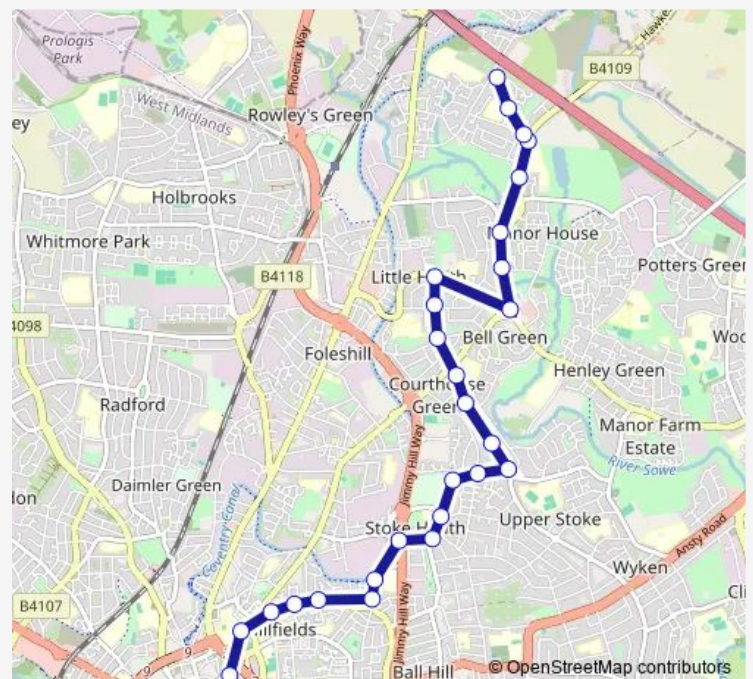

Bus 22 Coventry - Victoria Farm via Little Heath

[Go to website](#)

Direction

Thomas Lane St — Pool Meadow Bus Station

20 stops

[Open route schedule](#)

- Thomas Lane St
- Mannion Ave
- Dudley St
- Elkington St
- Courthouse Green School
- Purcell Rd
- Sullivan Road
- Flowerdale Drive
- Nuffield Rd
- Stoke Heath
- Common Way
- Mercer Ave
- Stoke Heath Wharf
- Hans Close
- Trentham Rd
- Wright St
- Bretts Close
- Coventry College
- Swanswell Pool
- Pool Meadow Bus Station

Route schedule

Thomas Lane St — Pool Meadow Bus Station

Monday	06:20-18:00
Tuesday	06:20-18:00
Wednesday	06:20-18:00
Thursday	06:20-18:00
Friday	06:20-18:00
Saturday	06:20-18:00
Sunday	—

Route info

Direction: Thomas Lane St

Stops: 20

Trip Duration: 0 hour 19 min

■ 22 — Coventry - Victoria Farm via Little Heath

Direction

Pool Meadow Bus Station — Victoria Farm Terminus

27 stops

[Open route schedule](#)

Pool Meadow Bus Station

Wednesday 05:52-22:57

Thursday 05:52-22:57

Friday 05:52-22:57

Saturday 05:52-22:57

Sunday 07:57-22:57

Route info

Direction: Victoria Farm Terminus

Stops: 28