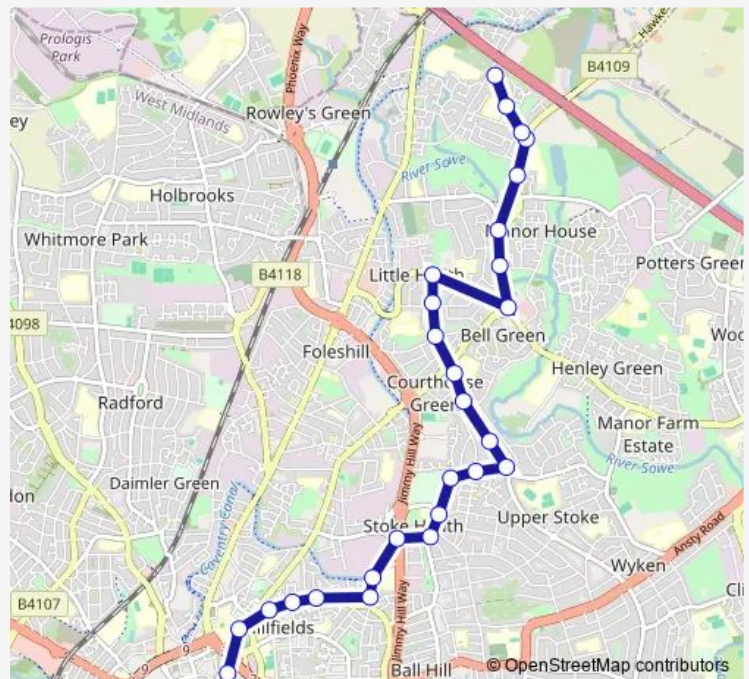

### Direction

Thomas Lane St — Pool Meadow Bus Station

20 stops

[Open route schedule](#)

- Thomas Lane St
- Mannion Ave
- Dudley St
- Elkington St
- Courthouse Green School
- Purcell Rd
- Sullivan Road
- Flowerdale Drive
- Nuffield Rd
- Stoke Heath
- Common Way
- Mercer Ave
- Stoke Heath Wharf
- Hans Close
- Trentham Rd
- Wright St
- Bretts Close
- Coventry College
- Swanswell Pool
- Pool Meadow Bus Station

### Route schedule

Thomas Lane St — Pool Meadow Bus Station

Monday	06:20-18:00
Tuesday	06:20-18:00
Wednesday	06:20-18:00
Thursday	06:20-18:00
Friday	06:20-18:00
Saturday	06:20-18:00
Sunday	—

### Route info

Direction: Thomas Lane St

Stops: 20

Trip Duration: 0 hour 19 min

■ 22 — Coventry - Victoria Farm via Little Heath

## Direction

Pool Meadow Bus Station — Victoria Farm Terminus

27 stops

[Open route schedule](#)

Pool Meadow Bus Station

Swanswell Point

Bretts Close

Stockton Rd