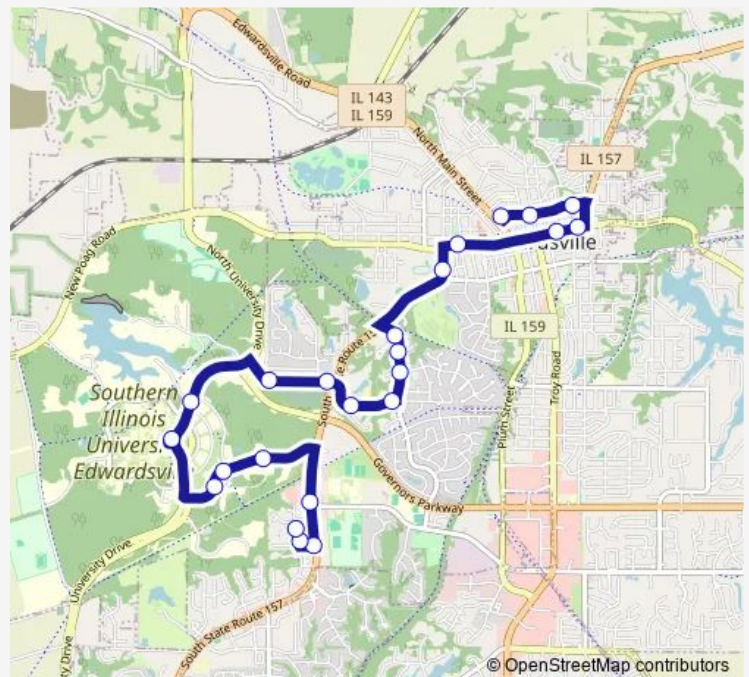

University Park Dr & Ethanol S / W

IL 157 & Center Grove Rd S / W

IL 157 & Rottingham Ct S / W

**Route schedule**

Edwardsville Station — The Social N / E

Monday 06:15-23:20

Tuesday 06:15-23:20

Wednesday 06:15-23:20

Thursday 06:15-23:20

Friday 06:15-23:20

Saturday 07:15-23:20

Sunday 07:15-19:15

**Route info**

Direction: Edwardsville Station

Stops: 23

Trip Duration: 0 hour 24 min

22 — University Shuttle

Century at Nottingham N / E

The Social N / E

**Direction**

Edwardsville Station — Axis Apartments N / E

21 stops

[Open route schedule](#)

Edwardsville Station

## Route info

Direction: The Social N / E

Stops: 23

Trip Duration: 0 hour 22 min

**Direction**

Axis Apartments N / E — Edwardsville Station

21 stops

[Open route schedule](#)