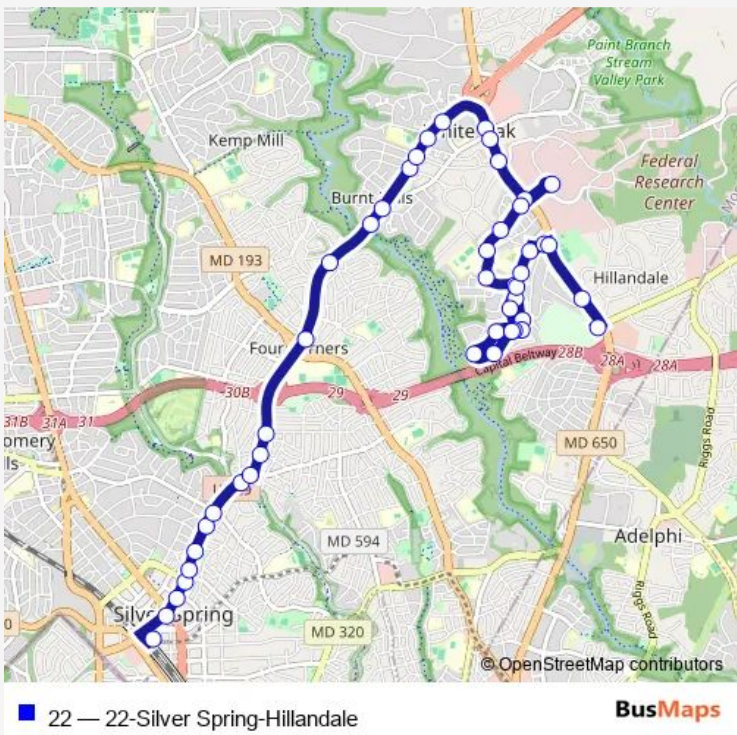

**Bus 22 22-Silver Spring-Hillandale**

[Go to website](#)

**Direction**  
 Silver Spring Station & BAY 111 — Powder Mill RD & NEW Hampshire Ave  
 46 stops  
[Open route schedule](#)

- Silver Spring Station & BAY 111
- Colesville RD & Georgia Ave
- Colesville RD & Fenton St
- Colesville RD & Spring St
- Colesville RD & Noyes Dr
- Colesville RD & North Noyes Dr
- Colesville RD & Rowan Rd
- Colesville RD & Dale Dr
- Colesville RD & Silgo Creek Pkwy
- Colesville RD & Franklin Ave
- Colesville RD & Leighton Ave
- Colesville RD & Indian Spring Dr
- Colesville RD & University Blvd
- Colesville RD & Crestmoor Dr
- Columbia Pike & @10711
- Columbia Pike & Hillwood Dr
- Columbia Pike & Burnt Mills Ave
- Columbia Pike & Northwest Dr
- Columbia Pike & Prelude Dr
- Columbia Pike & OAK Leaf Dr
- NEW Hampshire AVE & Lockwood Dr

**Route schedule**  
 Silver Spring Station & BAY 111 — Powder Mill RD & NEW Hampshire Ave

Monday	05:35-19:00
Tuesday	05:40-19:00
Wednesday	05:40-19:00
Thursday	05:35-19:00
Friday	05:40-19:00
Saturday	—
Sunday	—

**Route info**  
 Direction: Silver Spring Station & BAY 111  
 Stops: 46  
 Trip Duration: 0 hour 32 min

NEW Hampshire AVE & Lockwood Dr

NEW Hampshire AVE & Northwest Dr

NEW Hampshire AVE & Schindler Rd

## Route info

Direction: Powder Mill RD & NEW Hampshire Ave

Stops: 49

Trip Duration: 0 hour 34 min

FDA-White OAK & Mahan Circle

NEW Hampshire AVE & Mahan Rd

NEW Hampshire AVE & Northwest Dr

NEW Hampshire AVE & Lockwood Dr